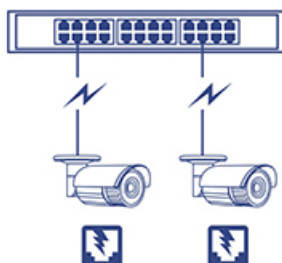

Power over Ethernet (PoE)

PoE offers cost savings and the flexibility to install this bullet-style outdoor camera in the desired location.