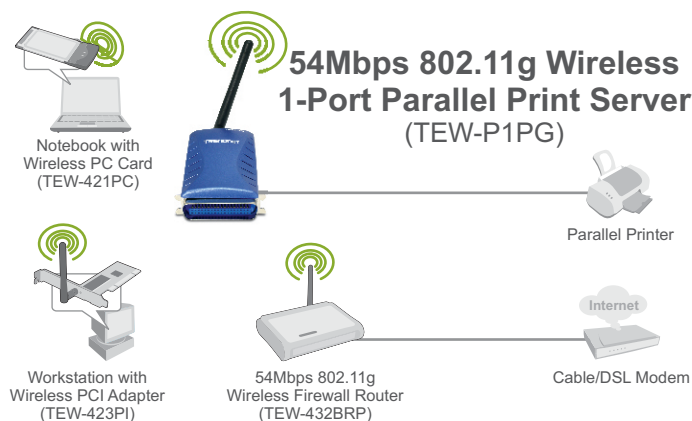

SPECIFICATIONS

Hardware	
Standards	• Wired: IEEE 802.3 10Base-T, IEEE 802.3u 100Base-TX • Wireless: IEEE 802.11g/b
Printer Interface	• IEEE 1284 Male Centronics (DB-36)
LAN Port	• 10/100Mbps Auto-Negotiation UTP/STP RJ-45 Port
CPU/ SDRAM / Flash ROM	• RDC R2880/ 8MByte/ 2MByte
LED	• Power, LPT, Link/Act
Transport Protocol	• TCP/IP, SMB, NetBEUI, AppleTalk
TCP/IP Protocol Supported	• BOOTP, SNMP, Telnet, TFTP, FTP, LPD, RARP, DHCP, IPP
OS Support	• Windows 7(32/64-bit)/Vista(32/64-bit)/2003 Server/XP(32/64-bit)/2000/ME/98SE • Netware 5.x NDPS LPR Remote Printing (TCP/IP) • HP-UX Unix, Sun OS, Solaris, SCO Unix, AIX, Unixware, Linux & Mac OS 10.1 ~ 10.6
Management	• Windows Utility or Web-Browser Configuration
Power	• 5V DC 2.5A External Power Adapter
Dimensions/Weight	• 57 x 90 x 32mm (2.2 x 3.5 x 1.3 inches) Not including antenna. /85 g (3 oz.)
Temperature	• Operating: 0°~50°C (32°~122°F) • Storage: -25°~55°C (-13°~131°F)
Humidity	• 10%~90% (non-condensing)
Certification	• CE, FCC
Wireless	
Frequency	• 2.4 ~ 2.4835 GHz (Industrial Scientific Medical Band)
Encryption	• 64/128-bit WEP (ASCII/HEX), WPA-PSK
Antenna	• 2dBi detachable antenna (Reverse SMA Connector)
Data Rate	• IEEE 802.11g: 54Mbps, 48Mbps, 36Mbps, 24Mbps, 18Mbps, 12Mbps, 9Mbps and 6Mbps • IEEE 802.11b: 11Mbps, 5.5Mbps, 2Mbps and 1Mbps (Auto Fallback)

NETWORKING SOLUTIONS

*Mac Systems are only compatible with Post-Script printers

PACKAGE CONTENTS

- TEW-P1PG
- Quick Installation Guide
- Utility CD-ROM
- Power Adapter (5V DC, 2.5A)

RELATED PRODUCTS

TEW-432BRP	54Mbps 802.11g Wireless Firewall Router
TEW-421PC	54Mbps 802.11g Wireless PC Card
TEW-423PI	54Mbps 802.11g Wireless PCI Adapter

ORDERING INFORMATION

TRENDnet®

20675 Manhattan Place, Torrance, CA 90501 USA

Tel: 1-310-961-5500

Fax: 1-310-961-5511

Web: www.trendnet.com

Email: sales@trendnet.com

To Order Please Call:

1-888-326-6061