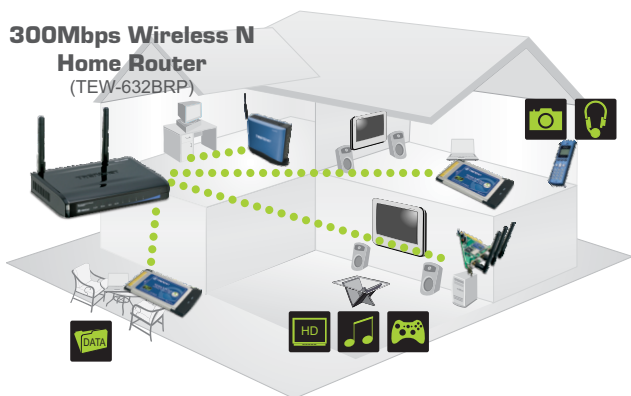

Wireless N Home Router TEW-632BRP

Illustration eines Netzwerks

Packungsinhalt

- TEW-632BRP
- Anleitung zur Schnellinstallation
- Easy-Go-CD
- Stromadapter (5V DC, 2.5A)
- 1 RJ-45-Ethernetkabel

Verwandte Produkte

TEW-621PC	Drahtlose 300 MBit/s Draft-N PC-Karte
TEW-623PI	Drahtloser 300 MBit/s Draft-N PCI-Adapter
TEW-624UB	300 MBit/s USB 2.0 Adapter mit Wireless-N
TEW-630APB	Drahtloser 300 MBit/s Draft-N Access Point

Bestellungs Informationen

TRENDnet®

20675 Manhattan Place, Torrance, CA 90501 USA

Tel: 1-310-961-5500

Fax: 1-310-961-5511

Web: www.trendnet.com

Email: sales@trendnet.com

Zum Bestellen bitte folgende Nummer anwählen:

1-888-326-6061