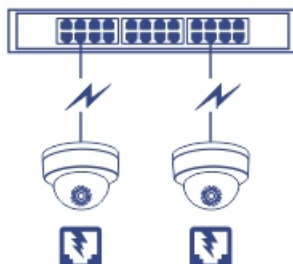

Power over Ethernet (PoE)

PoE offers cost savings and the flexibility to install this outdoor dome camera in the desired location.