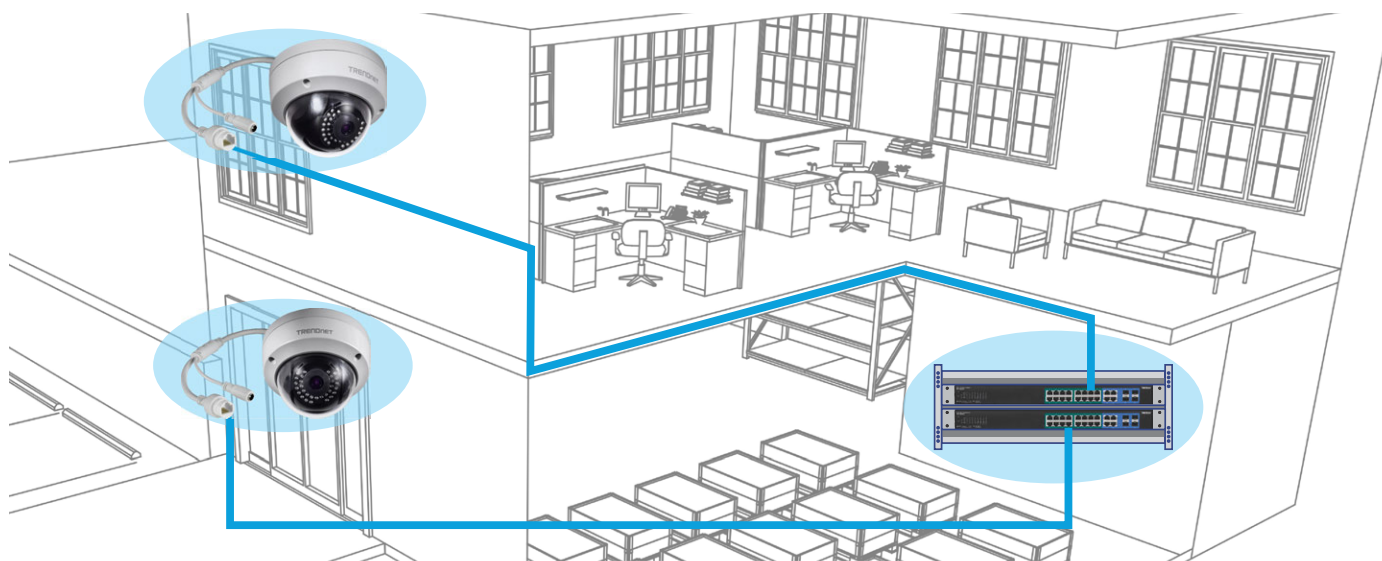

Networking Solution