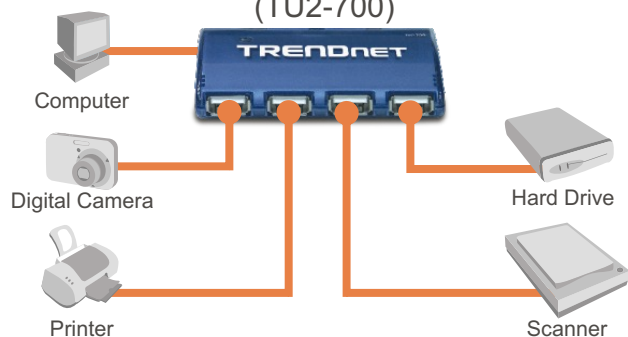

7 Port Hi-Speed USB 2.0 Hub

TU2-700

SPECIFICATIONS

Hardware	
Standard	• USB 2.0 & USB 1.1
USB Controller	• OHCI, EHCI
Ports	• 1 x Upstream Port (Type Mini B) • 7 x Downstream Ports (Type A)
OS Compliant	• Windows 98SE/ME/2000/XP, Linux and Mac
Data Rate	• High-Speed: 480Mbps, Full-Speed: 12Mbps, Low-Speed: 1.5Mbps
Power Consumption	• 500mA (max) per port
Power Adapter	• 5V DC, 2A External Power Adapter
LED	• Power
Max. Devices Supported	• 127 (daisy-chaining with other USB hubs)
Dimension	• 80 x 50 x 10 mm (3.14 x 1.95 x 0.4 inches)
Weight	• 48g (1.7 oz.)
Temperature	• Operating: 0° C ~ 45° C (32° F ~ 113° F) • Storage: -20° C ~ 70° C (-4° F ~ 158° F)
Humidity	• Operation: 10% to 90% (Non-Condensing) • Storage: 0% to 90% (Non-Condensing)
Certifications	• FCC, CE

NETWORKING SOLUTIONS

7-Port High-Speed USB 2.0 Hub (TU2-700)

480Mbps USB 2.0
12Mbps USB 1.1 *

* Backwards compatible with USB 1.1 at 12Mbps

PACKAGE CONTENTS

- TU2-700
- USB Cable (TypeA~Mini B, 60cm/2ft)
- Quick Installation Guide
- Power Adapter (5V DC, 2A)

RELATED PRODUCTS

TMR-61U2	USB 2.0 All-in-1 Memory Card Reader/Writer
TU2-400	4-Port Hi-Speed USB 2.0 Hub
TU2-ET100	USB 2.0 to 10/100Mbps Fast Ethernet Adapter

ORDERING INFORMATION

TRENDnet®

20675 Manhattan Place, Torrance, CA 90501 USA
Tel: 1-310-961-5500
Fax: 1-310-961-5511
Web: www.trendnet.com
Email: sales@trendnet.com

To Order Please Call:

1-888-326-6061