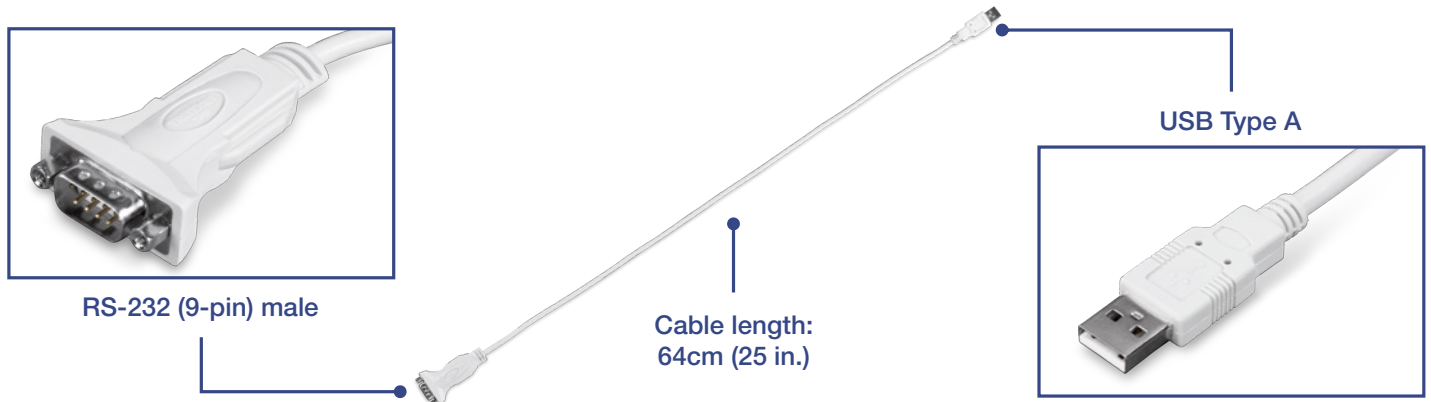

NETWORKING SOLUTION