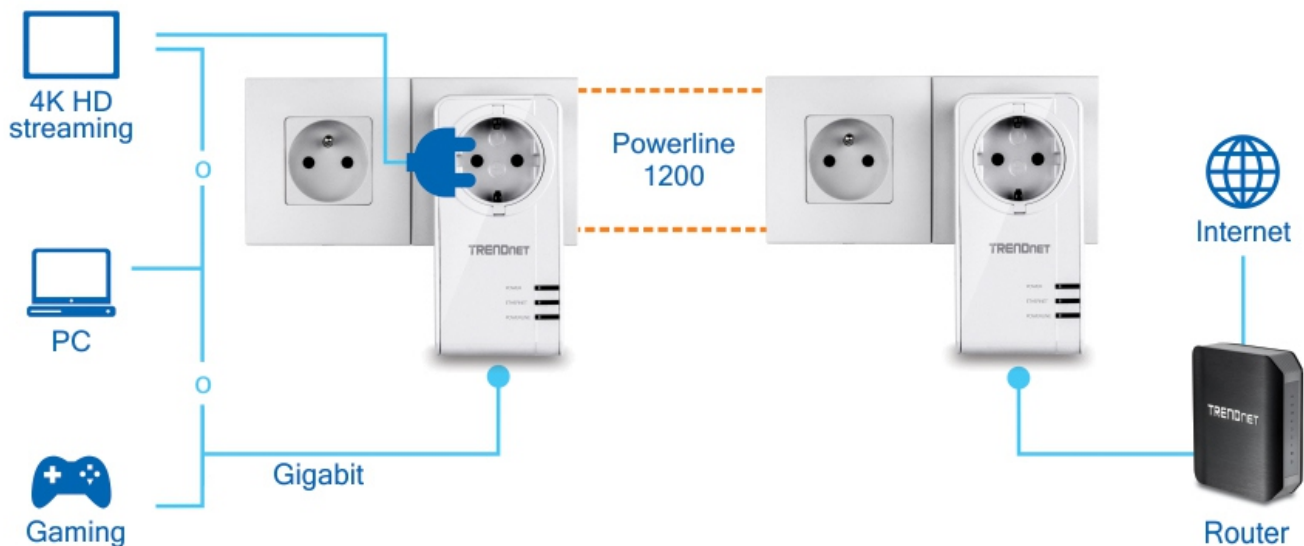

Networking Solution