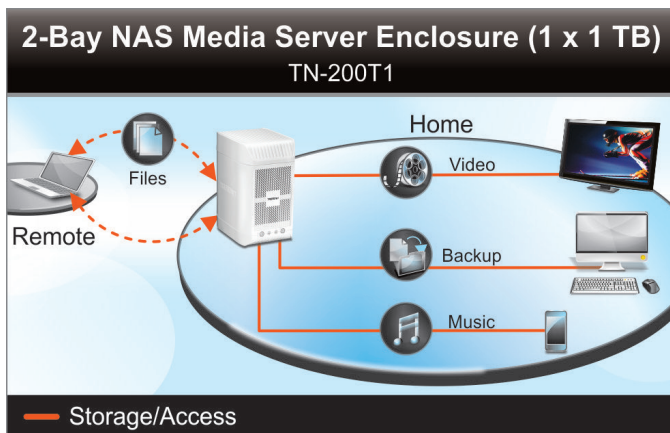

2-Bay NAS Media Server Enclosure (1 x 1 TB)

TN-200T1 (v1.0R)

NETWORKING SOLUTIONS

PACKAGE CONTENTS

TN-200T1

Multi-Language Quick Installation Guide

CD-ROM (User's Guide & Utility)

1 x 1 TB installed hard drive

Network cable (1 m/3.28 ft.)

Power adapter (12 V DC, 3 A)

RELATED PRODUCTS

TEW-812DRU	AC1750 Dual Band Wireless Router
TEW-680MB	N900 Dual Band Wireless Media Bridge
TEG-S80g	8-Port Gigabit GREENnet Switch

CONTACT INFORMATION

TRENDnet

20675 Manhattan Place, Torrance, CA 90501 USA

Tel: 1-310-961-5500

Fax: 1-310-961-5511

Web: www.trendnet.com

Email: sales@trendnet.com

1-888-326-6061