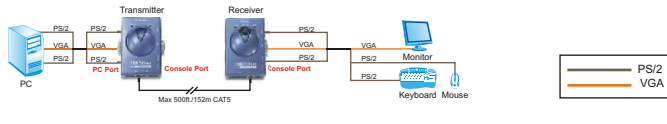

TK-EX2

CAT5 KVM Extension Kit

SPECIFICATIONS

Port Interface:

- PS/2 Keyboard: mini-din 6 pin Female
- PS/2 Mouse: mini-din 6 pin Female
- VGA: HDDB 15 pin Female

Cable Standards:

- Cat5, Cat5E or Cat6

Supported OS:

- Windows 98SE/ME/2000/XP
- Linux
- Unix
- Netware

VGA Resolution:

- Up to 1280 x 1024 at 60 Hz

Power:

- 9V DC, 500mA

LEDs:

- Power, Data

KVM Cable:

- 60cm (2ft) 3-in-1 KVM Cable

Dimension (L x W x H):

- 110 x 85 x 33 mm (3.1 x 1.5 x 4.37 inches)

Weight:

- Transmitter: 142g (5oz.)
- Receiver: 128g (4.5oz.)

Temperature:

- Operation: 0 ° C~40 ° C (32 ° F~104 ° F)
- Storage: -5 ° C~70 ° C (23 ° F~158 ° F)

Humidity:

- 80% maximum

Warranty:

- 2 Years

Certifications:

- FCC, CE

NETWORKING SOLUTIONS

Extend PC Console Connection