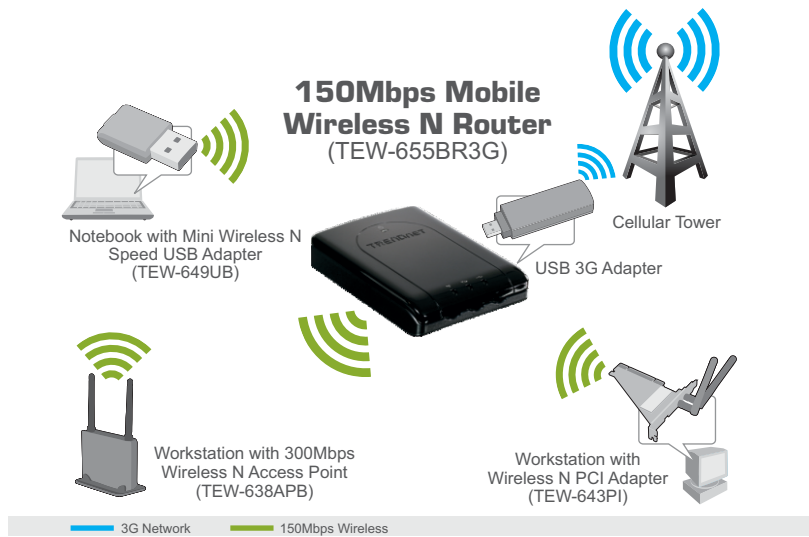

3G Mobile Wireless Router

TEW-655BR3G (V1.0R)

NETWORKING SOLUTIONS

PACKAGE CONTENTS

- TEW-655BR3G
- Multi-Language Quick Installation Guide
- CD-ROM (Utility and Driver)
- Cat.5 Ethernet cable (1m / 3.2ft)
- Power adapter 5v, 2A
- Battery 3.7V, 1700mAh

RELATED PRODUCTS

TEW-649UB	Mini Wireless N Speed USB Adapter
TEW-643PI	Wireless N PCI Adapter
TEW-638APB	300Mbps Wireless N Access Point

ORDERING INFORMATION

TRENDnet

20675 Manhattan Place, Torrance, CA 90501 USA

Tel: 1-310-961-5500

Fax: 1-310-961-5511

Web: www.trendnet.com

Email: sales@trendnet.com

To Order Please Call:

1-888-326-6061