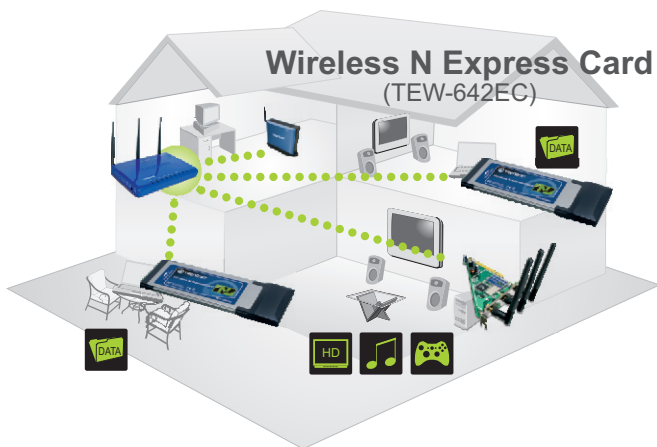

Wireless N Express card

TEW-642EC(V1.0R)

SPECIFICATIONS

Hardware	
Interface	• ExpressCard/34
Standards	• IEEE 802.11b, IEEE 802.11g and IEEE 802.11n (draft 2.0)
LED Indicators	• Power, Link
Power Consumption	• Max. 550mA @3.3V
Supported OS	• Windows 2000, XP, Vista 32bit
Dimensions (LxWxH)	• 100x34x5mm (3.93x1.3x0.19in.)
Weight	• 20g (8oz)
Temperature	• 0° to 40° C (32° ~ 104° F)
Humidity	• 0° to 70° C (32° ~ 158° F)
Wireless	
Module Technique	• 802.11b: CCK (11 and 5.5Mbps), DQPSK (2Mbps), DBPSK (1Mbps) • 802.11g/n: OFDM with BPSK, QPSK and 16/64-QAM sub-Carrier
Antenna	• Two PCB antennas built-in
Frequency	• 2.412 - 2.484 Ghz
Media Access Protocol	• CSMA/CA
Data Rate (auto fallback)	• 802.11g: 54Mbps, 48Mbps, 36Mbps, 24Mbps, 18Mbps, 12Mbps, 9Mbps, 6 Mbps • 802.11b: 11Mbps, 5.5Mbps, 2Mbps, 1 Mbps
Output Power	• 802.11n: 6dBm (typical) with HT20 & HT40 • 802.11g: 15dBm (typical) • 802.11b: 18dBm (typical)
Receiving Sensitivity	• 802.11n (draft 2.0) : -70dBm (typical) with HT40 • 802.11g: -72dBm (typical) @ 54Mbps • 802.11b: -84dBm (typical) @ 11Mbps
Encryption	• 64/128-bit WEP (Hex & ASCII), WPA/WPA2, WPA • PSK/WPA2-PSK Encryption
Channels	• 1-11 (FCC) 1-13 (ETSI)

NETWORKING SOLUTIONS

..... 300Mbps, share multimedia throughout the house

PACKAGE CONTENTS

- TEW-642EC
- Utility user's guide and driver CD-ROM
- Multi-Language Quick Installation Guide

RELATED PRODUCTS

TEW-672GR	Dual Band Wireless N Gigabit Router
TEW-637AP	300Mbps Wireless Easy-N-Upgrader™
TEW-633GR	300Mbps Wireless N Gigabit Router

ORDERING INFORMATION

TRENDnet®

20675 Manhattan Place, Torrance, CA 90501 USA

Tel: 1-310-961-5500

Fax: 1-310-961-5511

Web: www.trendnet.com

Email: sales@trendnet.com

To Order Please Call:

1-888-326-6061