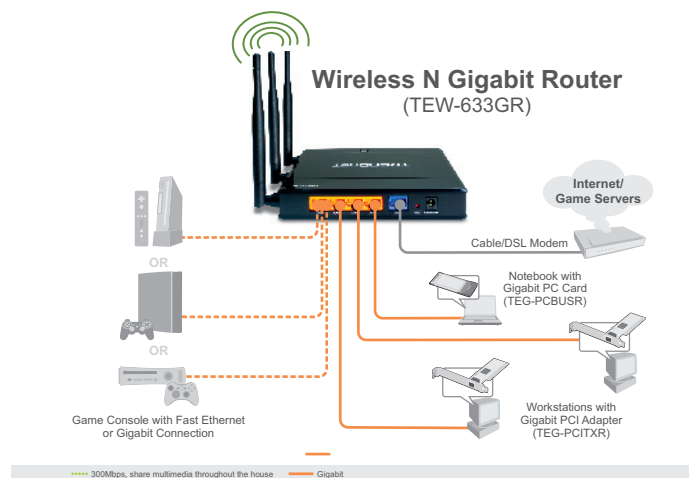

300 Mbps Wireless N Gigabit Router

TEW-633GR

SPECIFICATIONS

Wireless	
Frequency	• 2.412 ~ 2.462 GHz (FCC) • 2.412 ~ 2.472 GHz (ETSI)
Antenna	• 3 x 4dBi Fixed Dipole Antenna
Media Access Protocol	• CSMA/CA with ACK
Data Rate (auto fallback)	• 802.11b: 11Mbps, 5.5Mbps, 2Mbps, and 1Mbps • 802.11g: 54Mbps, 48Mbps, 36Mbps, 24Mbps, 18Mbps, 12Mbps, 9Mbps and 6Mbps • 802.11n (draft 2.0) : up to 300Mbps
Security	• Encryption: Hardware AES/TKIP, 64/128-bit WEP (Hex/Passphrase, for 11b/g) • 802.1X/EAP: EAP-TLE, EAP-TTLE/MSCHAPv2, PEAPv0/EAP-MSCHAPv2, PEAPv1/EAP-GTC • WPA: WPA/WPA2, WPA-PSK/WPA2-PSK (AES-11b/g/n, TKIP-11b/g) • WPS: support PIN and PBC • SSID broadcast control
Output Power	• 802.11b: 18dBm (typical) • 802.11g: 15dBm (typical) • 802.11n (draft 2.0): 6dBm (typical) with HT20 or HT40
Receiving Sensitivity	• 802.11b: -84dBm (typical) @ 11Mbps • 802.11g: -72dBm (typical) @ 54Mbps • 802.11n (draft 2.0) : -70dBm (typical) with HT20 or HT40
Channels	• 1~11 (US), 1~13 (EU)

NETWORKING SOLUTIONS

PACKAGE CONTENTS

- TEW-633GR
- Multi-language quick installation guide
- Easy-Go installation CD-ROM
- Power Adapter (12V DC, 1A)
- RJ-45 Cable (1.5m)

RELATED PRODUCTS

TEW-621PC	300Mbps Wireless N-Draft PC Card
TEW-623PI	300Mbps Wireless N-Draft PCI Adapter
TEW-624UB	300Mbps Wireless N USB 2.0 Adapter
TEW-630APB	300Mbps Wireless N-Draft Access Point

ORDERING INFORMATION

TRENDnet®

20675 Manhattan Place, Torrance, CA 90501 USA
Tel: 1-310-961-5500
Fax: 1-310-961-5511
Web: www.trendnet.com
Email: sales@trendnet.com

To Order Please Call:

1-888-326-6061