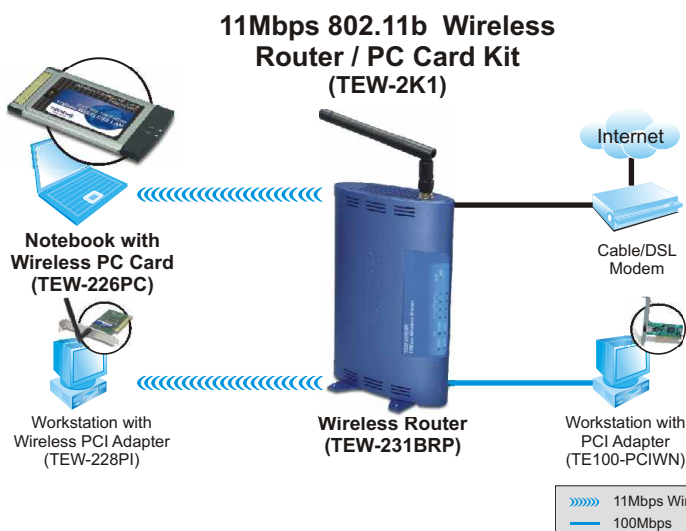

Power Output:

- 13 dBm (max.)

Receiving Sensitivity:

- 11Mbps: 10-5 BER @ -83 dBm (min.)
- 2Mbps: 10-5BER @ -84 dBm (min.)

Dimensions:

- 171 x 100 x 34 mm (6.73 x 3.93 x 1.3 inch), without Antenna

Weight:

- appr. 272g. (9.6oz.)

Temperature:

- Operating: 0° ~ 55°C (32°F~131°F)
- Storage: -25° ~ 70°C (-13°F~158°F)

Humidity:

- 10% ~ 95% RH (non-condensing)

Certification:

- FCC, CE

TEW-226PC

Standards:

- IEEE 802.11b Wireless LAN
- IEEE 802.3, IEEE 802.3u
- ANSI/IEEE 802.3 Auto Negotiation

Protocols:

- DHCP (Client and Server), TCP/IP, NAT, PPPoE, PPTP, SNTP and HTTP

Data Rate:

- 11Mbps, 5.5Mbps, 2Mbps, and 1Mbps

Module Technique:

- Direct Sequence Spread Spectrum (DSSS), CCK, DQPSK, DBPSK

Channel:

- 1~11 Channel (USA)

Frequency Range:

- 2.4 ~ 2.497 GHz

Security:

- 64/128-bit WEP Encryption

Antenna:

- 1 x Detachable 2dBi Antenna with Reverse SMA connector

Media Access Protocol:

- CSMA/CA with ACK

Receiving Sensitivity:

- 11Mbps: -80dBm @ 8%PER
- 2Mbps: -87dBm @ 8% PER

LED Indicators:

- Unit: Power, System
- LAN Port : LINK/ACT, Speed
- WAN Port : LINK/ACT, Speed
- WLAN : ACT

Power:

- 7V DC, 1A External Power Adapter

Power output:

- 13 dBm (max.)

Dimensions:

- 165 x 114 x 44 mm (6.5 x 4.5 x 1.7 inch), without Antenna

Weight:

- 236 g. (0.52 lb.)

Temperature:

- Operating: 0° ~ 55° C (32° ~ 131° F)
- Storage: 25° ~ 70° C (-13° F~158° F)
- 10% ~ 95% RH (non-condensing)

Certification:

- FCC, CE

NETWORKING SOLUTIONS

RELATED PRODUCT

- ➔ **TEW-2K1:**
  802.11b Wireless Router / PC Card Kit (TEW-231BRP + TEW-226PC)
- ➔ **TEW-231BRP:**
  Cable/DSL 802.11b 11Mbps Wireless Router
- ➔ **TEW-226PC:**
  11Mbps Wireless PC Card
- ➔ **TEW-228PI:**
  11Mbps Wireless PCI Adapter
- ➔ **TEW-229UB:**
  11Mbps Wireless USB LAN Adapter
- ➔ **TEW-222CF:**
  11Mbps Compact Flash Adapter
- ➔ **TEW-P1U:**
  Wireless Print Server with 1 USB Port

ORDERING INFORMATION

TRENDware International, Inc.
3135 Kashiwa Street
Torrance, CA. 90505. USA
Tel: 310-891-1100
Fax: 310-891-1111
Web: www.TRENDNET.com
Email: sales@trendware.com

To Order Please Call:
1-888-326-6061