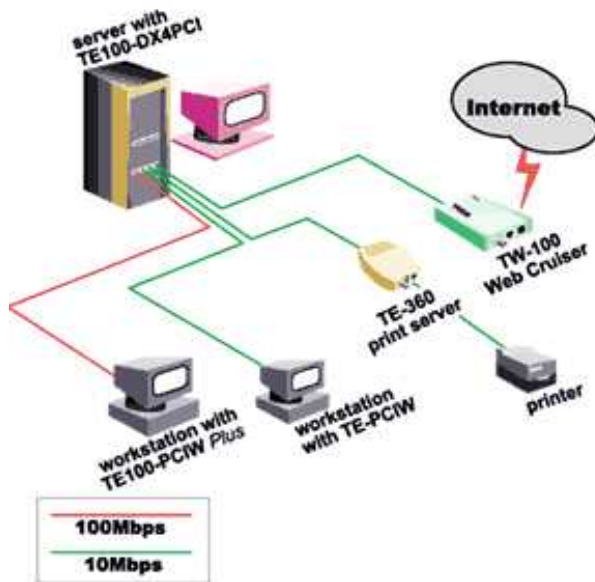

TE100-SK2 **4-port 10/100Mbps Dual Speed Starter Kit**

The TE100-SK2 is designed as a complete solution for connecting two personal computers together, therefore enabling them to share files, printers, fax servers, and/or e-mail. TRENDnet's TE100-SK2 network starter kit comes with a 4-port 10/100Mbps dual-speed hub card (TE100-DX4PCI), a single port (UTP/STP) 10/100Mbps PCI network interface card (TE100-PCIW Plus) and a 15' Category 5 UTP cable. This kit is specifically designed for home and small office use and can support up to 5 network nodes without expansion. There is enough port to add a network printer, TRENDnet's Web Cruiser Internet station (TW-100) and a third personal computer.

- Star

Protocol:

- CSMA/CD

Connectors:

- Hub Card: four UTP/STP RJ-45
- Adapter Card: one UTP/STP RJ-45

Diagnostic LEDs:

- Hub Card: Four (4) Link LEDs
- Adapter Card: One LNK LED, one 100 LED

Network Cable:

To Order Please Call:
1-888-326-6061

PRODUCT INFORMATION

- **TE-SK1:** 5-Port 10Base-T Hub Ethernet Starter Kit (2 x TE-PCIWT, 1 x TE-500, 2 x 15' CAT 5 cables)
- **TE100-SK1:** 5-Port 100Base-T Hub Fast Ethernet Starter Kit (2 x TE100-PCIW, 1 x TE100-H5E, 2 x 15' CAT 5 cables)
- **TE100-SK2:** 4-Port 10/100Mbps Dual Speed Starter Kit (1 x TE100-PCIWplus, 1 x TE100-DX4PCI, 1 x 15' CAT 5 cables)
- **TE100-SK3:** 5-Port 10/100Mbps Switch Fast Ethernet Network Kit (2 x TE100-PCIWN, 1x TE100-S55E, 2 x 20' CAT 5 cables)
- **TE100-SK3plus:** 5-Port 10/100Mbps Switch Fast Ethernet Network Kit (2 x TE100-PCIWN, 1x TE100-S55Eplus, 2 x 20' CAT 5 cables)
- **TE100-SK4:** 10/100Mbps Switched Fast Ethernet Network Kit (2 x TE100-PCIWN, 1 x TE100-S5P, 2 x 15' CAT 5 cable)