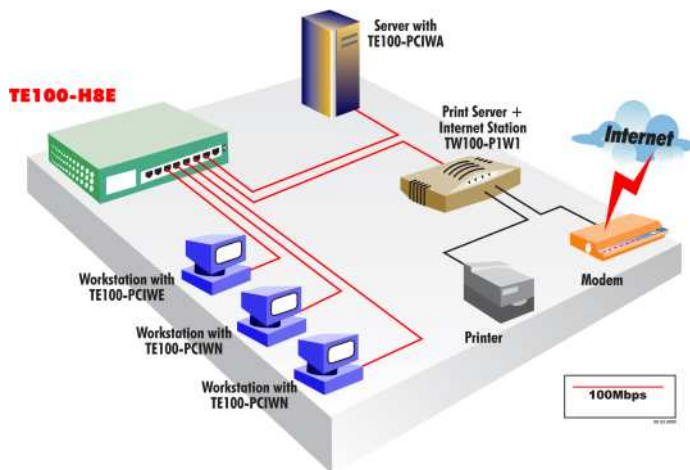

TE100-H8E

8-Port 100Base-TX Ethernet Mini Hub

SPECIFICATIONS

Standards:

- IEEE 802.3u 100Base-TX standard

Cabling:

- EIA Category 5 STP/UTP

Size:

- 175 mm x 126 mm x 30 mm (L x W x H)

Ports:

- 8 RJ-45 100Base-TX

Power Consumption:

- 10W max.

Mounting Methods:

- Desktop

Emissions:

- FCC A, part 15 Class A

Certifications:

- UL, CSA, CE

NETWORKING SOLUTIONS

PRODUCT INFORMATION

- **TE100-H5E:** 5-port 100Base-TX Fast Ethernet Mini Hub
- **TE100-H8E:** 8-port 100Base-TX Fast Ethernet Mini Hub
- **TE100-SK1:** Fast Ethernet Starter Kit (2 x TE100-PCIW, 1 x TE100-H5E, 2 x 15' CAT 5 cables)

ORDERING INFORMATION

TRENDware International, Inc.
3135 Kashiwa Street
Torrance, CA. 90505. USA
Tel: 310-891-1100
Fax: 310-891-1111
Web: www.trendware.com
Email: sales@trendware.com

To Order Please Call:
1-888-326-6061