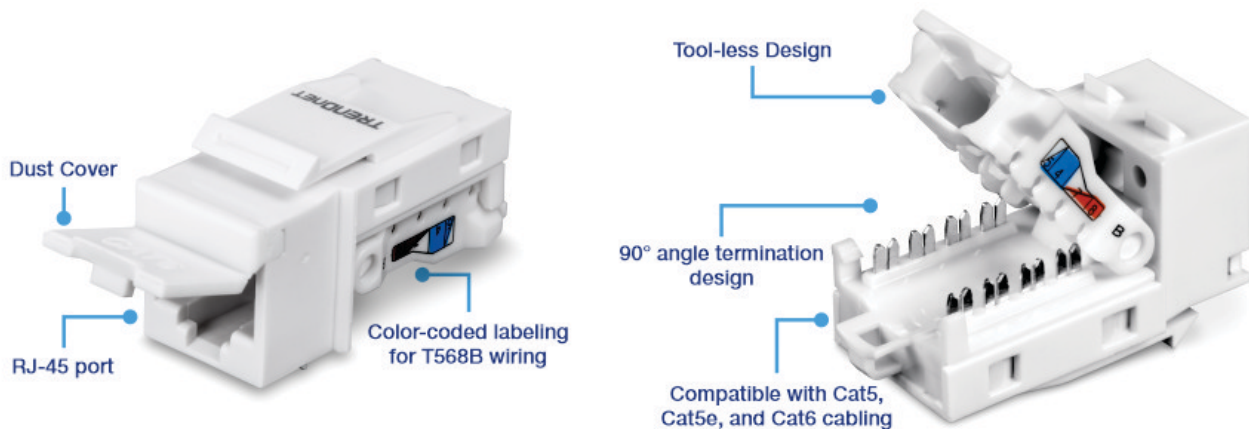

Cat6 Keystone Jack – 50-Pack

TC-K50C6 (v2.0R)

- 50-pack of Cat6 tool-less keystone jacks
- 90° angle termination design
- Cat6 for steady connection to copper Gigabit & 10G switches
- Compatible with Cat5, Cat5e, and Cat6 cabling
- Color-coded labeling for T568B wiring
- Gold-plated contacts for improve conductivity and corrosion resistance
- Includes RJ-45 caps to cover unused ports
- Use with TC-KP24 blank keystone patch panel (sold separately)

TRENDnet's Cat6 Keystone Jack – 50-Pack, model TC-K50C6, includes fifty Cat6 keystone jacks for use with TRENDnet's TC-KP24 blank keystone patch panel. Each keystone jack provides up to 10Gbps speeds over 55m (180 ft.) of Cat6 Ethernet cabling. These Cat6 keystone jacks feature a convenient tool-less design with wire separation for easy cable termination.

RJ-45 Port Caps

Includes RJ-45 caps to cover unused ports

Convenient Color-Coding

Color-coded labeling for T568B wiring

Compatibility

Works with blank keystone patch panels & wall plates

50-Pack

Includes fifty Cat6 keystone jacks for use with TRENDnet's TC-KP24 blank keystone patch panel

SPECIFICATIONS

Features

- 50-pack of Cat6 tool-less keystone jacks
- 90° angle termination design
- Cat6 for steady connection to copper Gigabit & 10G switches
- Color-coded labeling for T568B wiring
- Gold-plated contacts for improve conductivity and corrosion resistance
- Use with TC-KP24 blank keystone patch panel (sold separately)