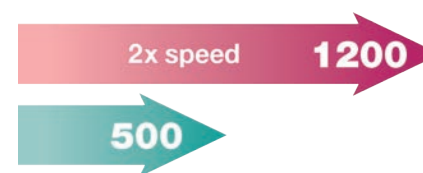

Extreme Speed

Powerline 1200 is designed to handle the networking needs of today's busy connected home