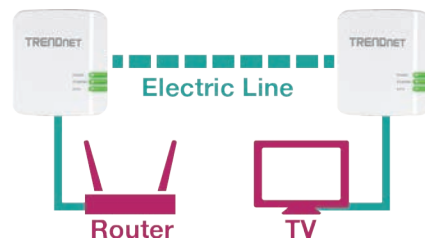

Plug-and-Go

Simply plug in the adapters—all TRENDnet adapters auto-connect out of the box