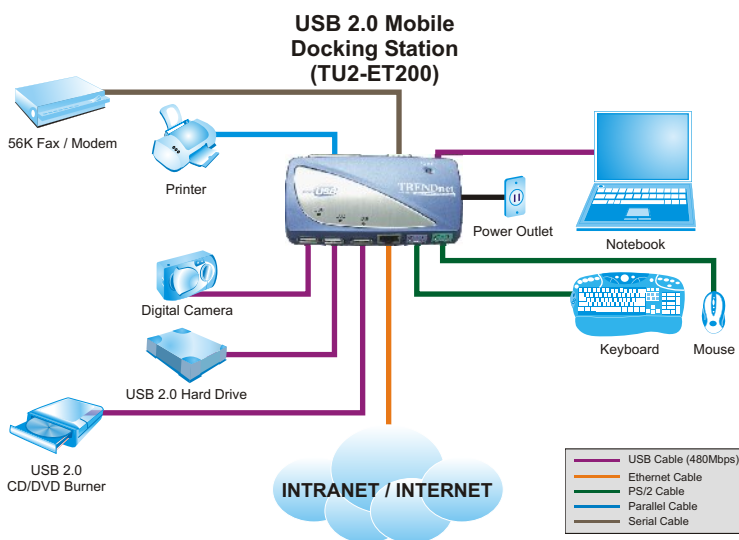

TU2-ET200

USB 2.0 Mobile Docking Station

SPECIFICATIONS

Computer Connection:

- 1 upstream USB 2.0 port

Interface:

- USB 2.0 Standard, 1.1 Specifications Compliant

USB Cable:

- 1 x 1.8 meters (6 ft) USB 2.0 AB type cable

Console Port Connectors:

- 1 x PS/2 Keyboard 6-pin mini DIN female
- 1 x PS/2 Mouse 6-pin mini DIN female
- 1 x RJ-45 10/100Mbps Fast Ethernet
- 1 x DB 9-pin RS-232 Standard Modem Serial port male
- 1 x DB 25-pin IEEE-1284 Standard Bi-directional Parallel Printer port female
- 1 x USB 2.0 / 1.1 type B upstream port
- 3 x USB 2.0 / 1.1 type A downstream ports

Driver Support:

- Windows 98/98SE/ME/2000/XP/2003 Server

LED Indicator:

- 1 x Power
- 3 x USB 2.0 Hub port

Power:

- USB bus-powered or included AC/DC Power Adapter
- 5V DC, 1.8 A (switching power adapter); 10 Watts max

USB-Power Consumption:

- 450mA ~ 500mA max

Dimensions:

- 91 x 135 x 34 mm
  (3.64 x 5.40 x 1.36 inches)

Weight:

- Apprx. 145 g. (5.11 Oz.)

Operating Temperature:

- 0° ~ 70°C (32° ~ 158° F)

Weight:

- 2Kg. (4.48 lb)

Storage Temperature:

- 0° ~ 85°C (32° ~ 185° F)

Humidity:

- 10% ~ 80%, non-condensing

Certifications:

- FCC, CE

NETWORKING SOLUTIONS

To Order Please Call:
1-888-326-6061

PRODUCT INFORMATION

- → **TU2-400:**
  4-Port Hi-Speed USB Hub
- → **TU2-ET100:**
  Hi-Speed USB to Fast Ethernet Adapter
- → **TU2-PCBUS:**
  2-Port USB 2.0 CardBus Adapter

ORDERING INFORMATION

TRENDware International, Inc.
3135 Kashiwa Street
Torrance, CA. 90505. USA
Tel: 310-891-1100
Fax: 310-891-1111
Web: www.TRENDNET.com
Email: sales@trendware.com