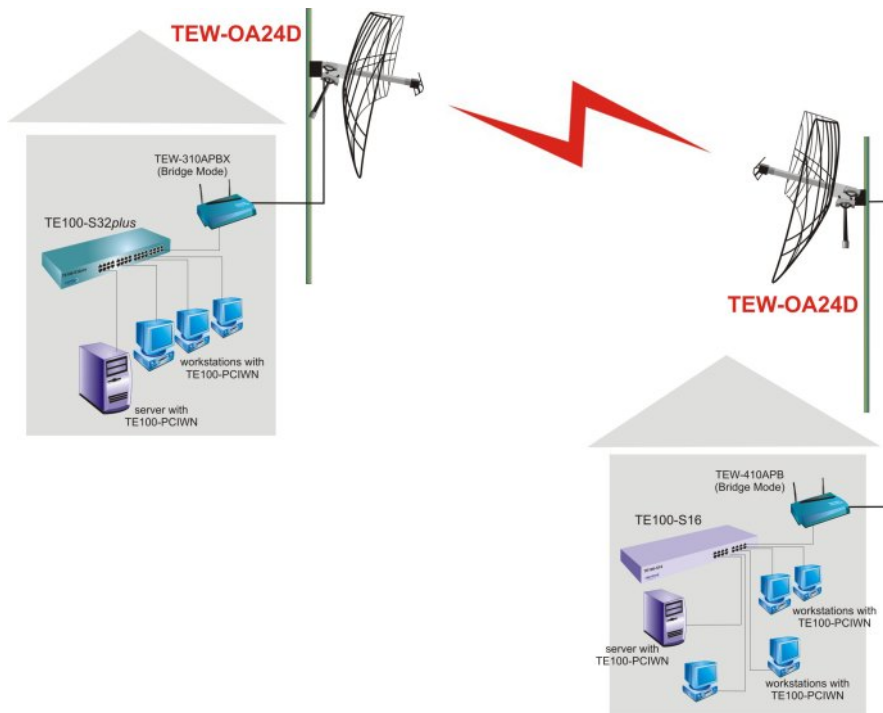

TEW-OA24D 24dBi Outdoor Directional Antenna

TRENDnet's TEW-OA24D 24dBi High Gain Outdoor Reflector Grid Antenna provides extended coverage range for your existing 802.11b or 802.11g Wireless Local Area Network (WLAN). TEW-OA24D comes with female N-type antenna connector; with optional conversion cable (N-type to Reverse SMA), you can connect the antenna to TRENDnet's TEW-303PI, TEW-310APBX, TEW-403PI, TEW-410APB, TEW-411BRP or any other 2.4 ~ 2.5GHz wireless device with male Reverse SMA connector. TEW-OA24D is weatherproofed; you can mount it outdoor on the wall or on a pole. The antenna also has a tilted bracket for antenna alignment. Expand the power of your wireless product with TRENDnet's TEW-OA24D.

- DC Ground

Antenna Type:

- Directional, Grid type

Mount Style:

- Pole end mounting. Pole diameter 50mm (2 inches) max.

Weight:

- 3.5 Kg (7.7 lb)

Dimensions (WxHxD):

- (Final product) 100 x 60 x 50 mm (39.5 x 23.5 x 19.5 inches)

Warranty:

- 3 Years

TEW-OA24D

24dBi Outdoor Directional Antenna

NETWORKING SOLUTIONS

PRODUCT INFORMATION

- ❖ **TEW-401PC:** 54Mbps 802.11g Wireless PC Card
- ❖ **TEW-403PI:** 54Mbps Wireless PCI Network Adapter
- ❖ **TEW-410APB:** 54Mbps Wireless Access Point + Bridge + Repeater
- ❖ **TEW-411BRP:** 54Mbps Wireless Broadband Router + Access Point
- ❖ **TEW-PS3:** 3-port Wireless Ethernet Print Server
- ❖ **TEW-PS1U:** 11Mbps Wireless USB port Multi-Protocol Print Server
- ❖ **TEW-IA040:** 4dBi Omni Antenna (indoor) for IEEE 802.11b 2.4GHz ISM Band
- ❖ **TEW-IA06D:** 6dBi Directional Antenna (indoor) for IEEE 802.11b 2.4GHz ISM Band
- ❖ **TEW-OA14DK:** 14dBi Directional Antenna (outdoor) for IEEE 802.11b 2.4GHz ISM Band with Mounting Hardware and 2 Meters Antenna Cable (TEW-2000F; Female N-Type to Female Reverse SMA Connector)
- ❖ **TEW-OA24D:** 24dBi Directional Parabolic Antenna for 2.4GHz ISM Band with female N-Type connector