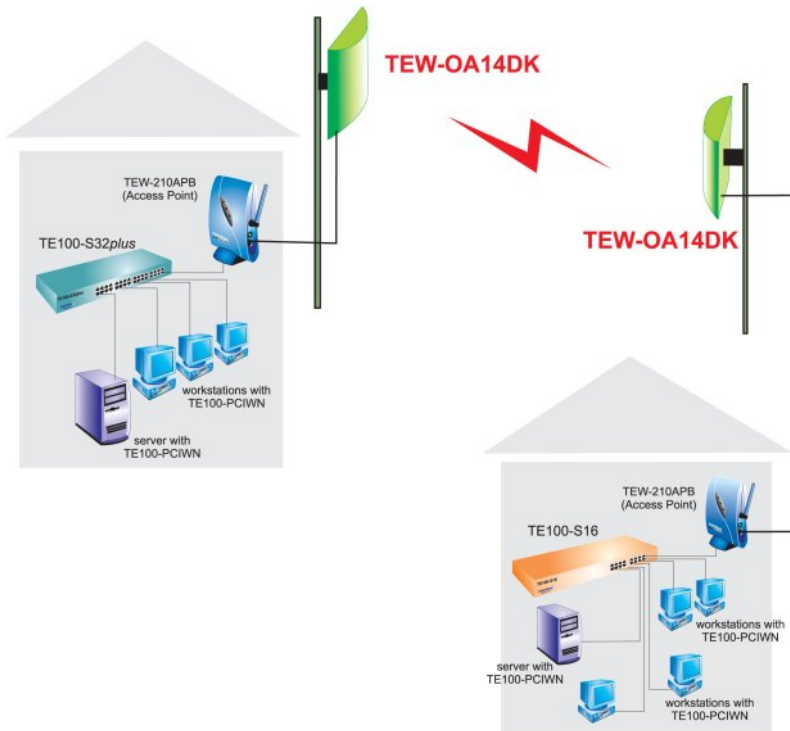

## **TEW-OA14DK** *14dBi Outdoor Directional Antenna with 6ft. (2M) Reverse SMA Cable (with bracket mounting kit)*

TRENDnet's TEW-OA14DK Outdoor Directional Antenna provides long distance point-to-point connection for your wireless network. As an optional antenna for your IEEE 802.11b 2.4GHz 11Mbps wireless network equipments, you can install it outdoor for connect-ing network up to 8 Km away, or install it in the building to blast through obstructions. Designed for TEW-203PI, TEW-210APB, and TEW-211BRP, you can simply mount the antenna indoor on the ceiling, wall, or outdoor tower. Unleash the power of your wireless products with TRENDnet's TEW-OA14DK antenna.

# TEW-OA14DK

14dBi Outdoor Directional Antenna with  
6ft. (2M) Reverse SMA Cable (with bracket mounting kit)