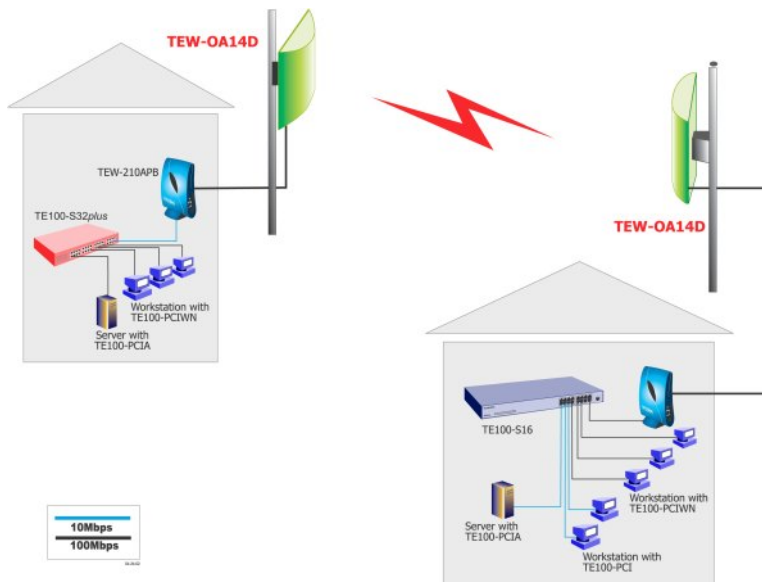

NETWORK SOLUTIONS