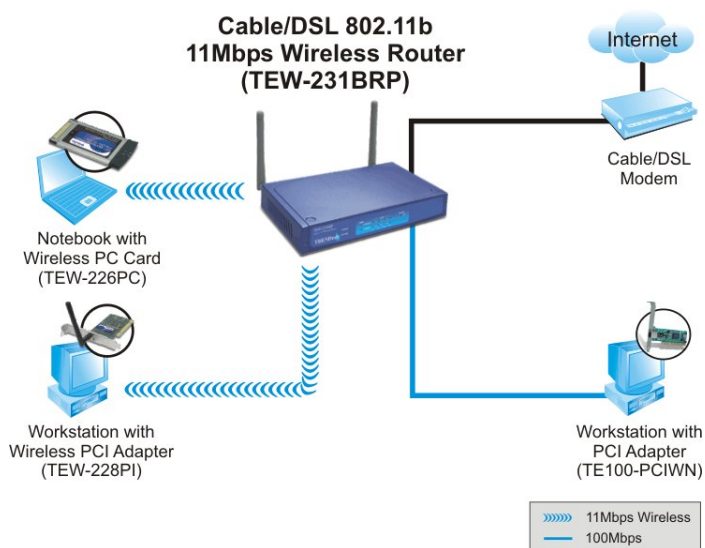

TEW-231BRP

Cable/DSL 802.11b 11Mbps Wireless Router

SPECIFICATIONS

Standards:

- IEEE 802.11b Wireless LAN, IEEE 802.3, IEEE 802.3u and ANSI/IEEE 802.3 Auto-Negotiation

Protocols:

- DHCP (Client and Server), TCP/IP, NAT, PPPoE, PPTP, SNTP and HTTP

Module Technique:

- Direct Sequence Spread Spectrum (DSSS), CCK, DQPSK, DBPSK

Channel:

- 1~11 Channel

Wireless Data Rate:

- 11Mbps, 5.5Mbps, 2Mbps, and 1Mbps

Frequency Range:

- 2.4 ~ 2.497 GHz

Security:

- 64/128-bit WEP Encryption

Antenna:

- 2 x Detachable 2dBi Antenna with Reverse SMA connector

Output Power:

- 13 dBm (max.)

Receiving Sensitivity:

- 11Mbps: 10-5 BER @ -83 dBm (min.).
- 2Mbps: 10-5BER @ -84 dBm (min.)

Local Port:

- 4 UTP/STP 10/100Mbps Auto-MDIX ports

WAN Port:

- 1 UTP/STP 10/100Mbps Auto-MDIX port

Throughput:

- 83Mbps (LAN to WAN), 5.05Mbps (LAN to WLAN)

Flash Memory/RAM:

- 8M/8M

LED Indicators:

- Unit: Power, System
- LAN Port: LINK/ACT, Speed
- WAN Port: LINK/ACT, Speed
- WLAN: ACT

Power:

- 7V DC, 1A External Power Adapter

Dimensions:

- 171 x 100 x 34 mm (6.73 x 3.93 x 1.3 inch), without Antenna

Weight:

- appr. 272g. (9.6oz.)

Temperature:

- Operating: 0° ~ 55°C (32°F~131°F)
- Storage: -25° ~ 70°C (-13°F~158°F)

Humidity:

- 10% ~ 95% RH (non-condensing)

Certification:

- FCC, CE

NETWORKING SOLUTIONS

To Order Please Call:
1-888-326-6061

PRODUCT INFORMATION

- ➔ **TEW-231BRP:**
  Cable/DSL 802.11b 11Mbps Wireless Router
- ➔ **TEW-226PC 11:**
  Mbps 802.11b Wireless PC Card
- ➔ **TEW-228PI:**
  11Mbps 802.11b Wireless PCI Adapter
- ➔ **TEW-222CF:**
  11Mbps 802.11b Compact Flash Adapter

ORDERING INFORMATION

TRENDware International, Inc.
3135 Kashiwa Street
Torrance, CA. 90505. USA
Tel: 310-891-1100
Fax: 310-891-1111
Web: www.TRENDNET.com
Email: sales@trendware.com