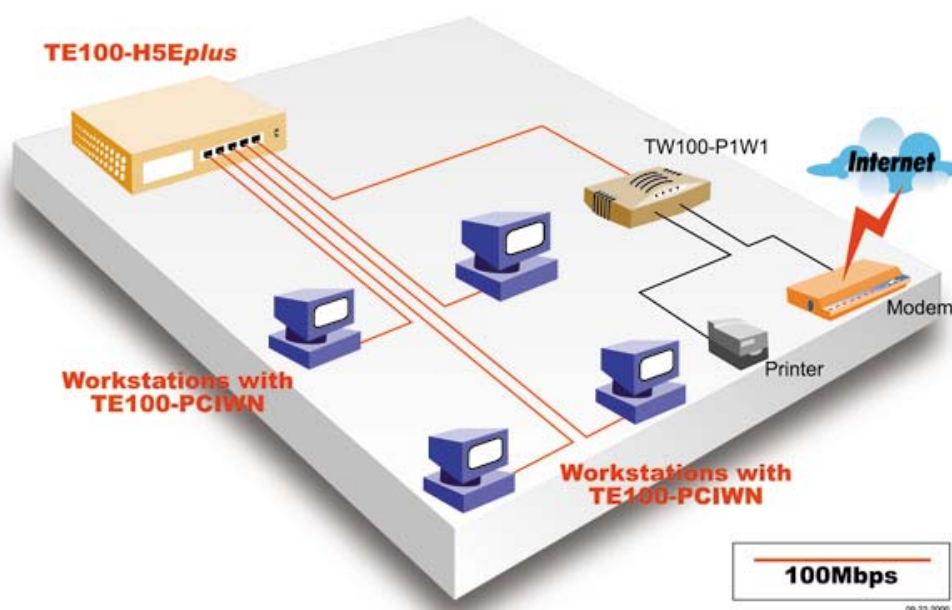

TE100-SK1plus

TRENDnet's 100Mbps Fast Ethernet Starter Kit

TRENDnet's TE100-SK1plus 100Mbps Fast Ethernet Starter Kit is a complete networking solution for connecting two personal computers to share files, printers, hard drives, and other peripherals. The kit comes with two 10/100Mbps PCI cards, a 5-port 100Base-TX hub, two 20 feet CAT 5 cables, and an easy-to-use installation guide. Designed especially for home and small office use, this reliable kit lets you cruise in 100Mbps speed and allows expansion of your future networks.

FEATURES

10/100Mbps PCI Fast Ethernet Card

- Realtek RTL8139 based chipset
- 10/100Mbps auto-sensing
- Supports half- and full-duplex operation
- Single UTP/STP RJ-45 connector (CAT 3, 4, 5 UTP/STP cables for 10Mbps operation and CAT 5 UTP/STP cable for 100Mbps operation)
- 32-bit PCI Bus master mode
- Plug and Play (PnP)
- Compatible with all popular network operating systems
- 5-years warranty

5-port 100Base-TX Fast Ethernet Hub

- Supports five 100Base-TX UTP/STP RJ-45 ports per hub
- MDI-II uplink port (shared with port 1) allows connection to another 100Base-TX Class II hub/switch without using the crossover cable
- Connects with UTP/STP Category 5 cables
- Status LED indicators for easy viewing and troubleshooting
- Auto-partitioning function isolates network failure
- Sturdy all metal housing
- 5-years warranty

TE100-SK1*plus*

100Mbps Fast Ethernet Starter Kit

TOP REASONS THE TE100-SK1*plus* IS A LASTING TREND

- Upgradeable:** Add nodes as needed.
- Expandable:** Add a server or workstation, Internet station, and network printer without changing the hub.
- Flexible:** Hub is small enough to be installed anywhere it is needed.
- Cost Effective:** With lifetime warranty, purchase only the parts you need.