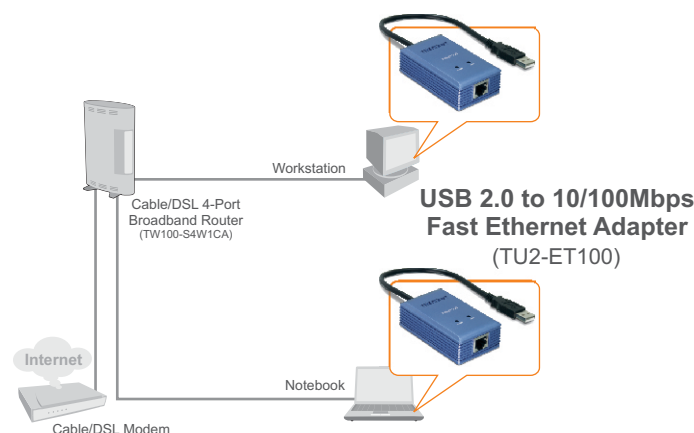

USB 2.0 to 10/100Mbps Fast Ethernet Adapter TU2-ET100

SPECIFICATIONS

Hardware	
Standards	• USB 2.0, 1.1 • IEEE 802.3: 10Base-T • IEEE 802.3u: 100Base-TX
Data Transfer Rate	• Ethernet: 10Mbps/20Mbps (Half/Full Duplex) • Fast Ethernet: 100Mbps/200Mbps (Half/Full Duplex)
Embedded Buffers	• 20KB SRAM for RX Packets buffering • 8KB SRAM for TX Packets buffering
Supported OS	• Windows 98SE/ME/2000/XP/7, Mac OS X
LEDs	• 100Mbps, Link
Power	• Bus-Powered
Power Consumption	• 850mW
Power Management	• Suspend mode • Hibernate Mode
Temperature	• Operating: 0° C~ 40° C (32° F~ 104° F) • Storage: -10° C~ 55° C (14° F~ 131° F)
Humidity	• 85% (Non-Condensing)
Certifications	• FCC, CE

NETWORKING SOLUTIONS

PACKAGE CONTENTS

- TU2-ET100
- Multi-Language Quick Installation Guide
- CD-ROM (Driver and user's guide)

RELATED PRODUCTS

TU2-ETG	10/100Mbps USB to Ethernet Adapter

ORDERING INFORMATION

TRENDnet®

20675 Manhattan Place, Torrance, CA 90501 USA

Tel: 1-310-961-5500

Fax: 1-310-961-5511

Web: www.trendnet.com

Email: sales@trendnet.com

To Order Please Call:

1-888-326-6061