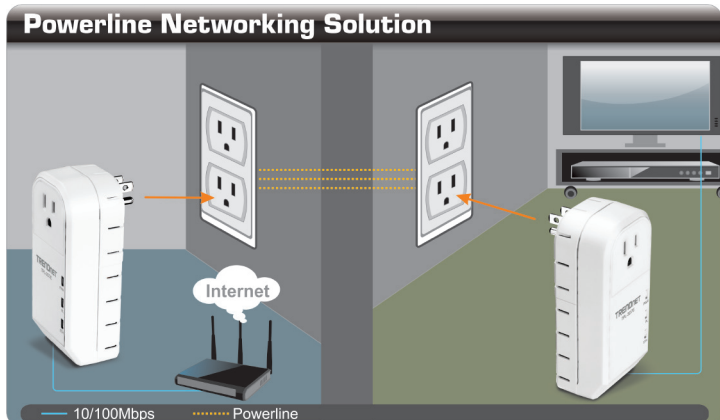

200Mbps Powerline AV Adapter Kit with Bonus Outlet

TPL-307E2K (V1.0R)

NETWORKING SOLUTIONS

PACKAGE CONTENTS

2 x TPL-307E

Multi-Language Quick Installation Guide

CD-ROM (Utility & User's Guide)

2 x network cables (1.5 m / 5 ft.)

RELATED PRODUCTS

TEW-692GR	450Mbps Concurrent Dual Band Wireless N Router
TPL-306E2K	200Mbps Compact Powerline AV Adapter Kit
TPL-402E2K	500Mbps Powerline AV Adapter Kit with Bonus Outlet

CONTACT INFORMATION

TRENDnet®

20675 Manhattan Place, Torrance, CA 90501 USA

Tel: 1-310-961-5500

Fax: 1-310-961-5511

Web: www.trendnet.com

Email: sales@trendnet.com

1-888-326-6061