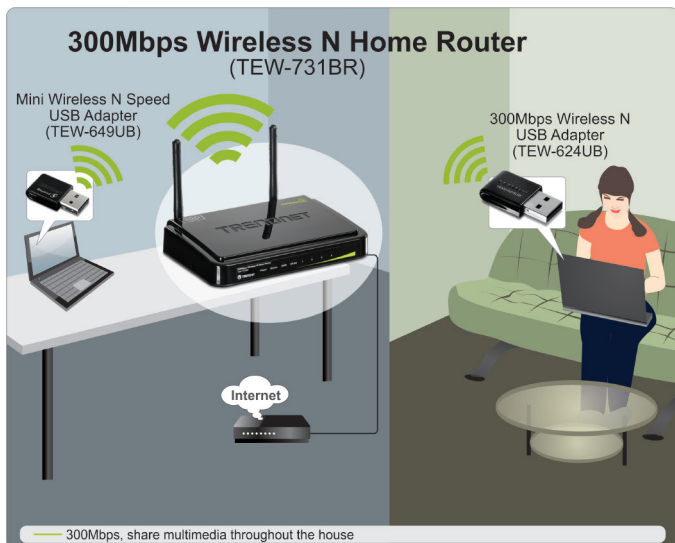

NETWORKING SOLUTIONS

PACKAGE CONTENTS

TEW-731BR

Multi-Language Quick Installation Guide

CD-ROM (User's Guide)

Power adapter (5V DC, 1A)

Network cable (1.5 m / 5 ft.)

RELATED PRODUCTS

TEW-647GA	300Mbps Wireless N Gaming Adapter
TEW-640MB	300Mbps Wireless N 4-Port Media Bridge
TEW-624UB	300Mbps Wireless N USB Adapter

CONTACT INFORMATION

TRENDnet®

20675 Manhattan Place, Torrance, CA 90501 USA

Tel: 1-310-961-5500

Fax: 1-310-961-5511

Web: www.trendnet.com

Email: sales@trendnet.com

1-888-326-6061