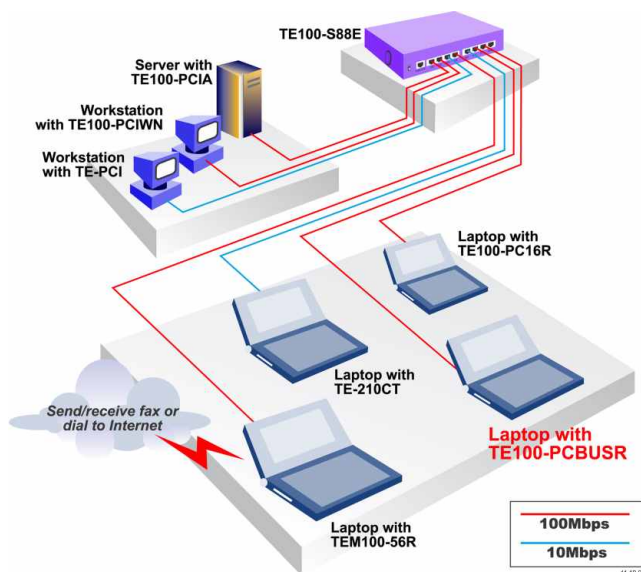

TE100-PCBUSR

Tarjeta bus de red Ethernet PCMCIA de 32 bits 10/100Mbps con Xpressport™

Especificaciones Técnicas

Normas:

- IEEE 802.3 for 10Base-T, IEEE 802.3u for 100Base-TX, PCMCIA Card-Bus PC Card standard

Cableado:

- CAT 3, 4, 5 UTP/STP for 10Base-T, CAT 5 for 100Base-TX

Tarjetas y conexión:

- PC Card standard, Windows NT 4.x direct enabler, DOS/Windows 3.1

Soporte:

- Direct enabler

Driver's de red:

- Windows 2000, Windows NT 3.5x & 4.x, Windows 3.1 (DOS), Windows 95/98 & OSR2, Windows for Workgroups, Novell NetWare 3.x & 4.x Client, Personal NetWare, NetWare Microsoft LAN Manager, Artisoft LANtastic, IBM LAN, DEC Pathworks, FTP, PC/TCP, Packet Driver, Linux OS

LED's:

- Link, 10/100Mbps, TX, RX, COL, Full

Temperatura:

- Operativa: 32° to 140° F (0° to 60°C)
- Storage: 4° to 158° F (-15.5° to 70°C)

Humedad:

- 10 % to 95 % non-condensing

Consumo de energía:

- Operation: +3.3V, 300mA max,
- Power Down: +3.3V, 80mA max

Certificaciones:

- FCC, UL, CE

Soluciones par Integrar

Para ordenar por favor llame:
1-888-326-6061

Productos Relacionados

- ➔ **TE100-PCBUSR:**
  10/100Mbps PCMCIA 32-bit CardBus Ethernet Card with XpressPort
- ➔ **TE100-PC16R:**
  10/100Mbps PCMCIA Ethernet Card with XpressPort
- ➔ **TFM-560R:**
  56Kbps (V.90) High Speed PCMCIA Fax Modem with XpressPort (Lucent Chipset)
- ➔ **TEM100-56R:**
  10/100Mbps Fast Ethernet + 56Kbps Fax Modem Card with XpressPort

Información de la orden

TRENDware International, Inc.
3135 Kashiwa Street
Torrance, CA. 90505. USA
Tel: 310-891-1100
Fax: 310-891-1111
Web: www.TRENDNET.com
Email: sales@trendware.com