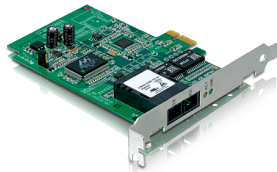

TEG-ECSX

Add a SC-Type Gigabit fiber port to a desktop computer

- 1 x Gigabit SC-type Multi-Mode fiber port
- Fiber network distances up to 550 m (1804 ft.)
- Supports SNMP v1, PXE, and RPL
- ACPI 2.0 energy savings