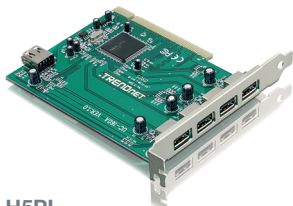

TU2-ET100

Convert a USB port to an Ethernet port

- Powered by USB port
- Compatible with Windows® and Mac® computers

TU2-ETG

Convert a USB port to a Gigabit Ethernet port

- Powered by USB port
- Compatible with Windows® and Mac® computers