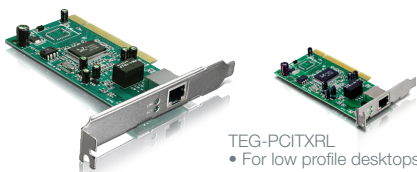

PCI Adapters

TEG-PCITXRL
• For low profile desktops

TEG-PCITXR

Use a desktop's PCI slot to add a Gigabit Ethernet port

- 1 x Gigabit Auto-MDIX port
- Upgrade your network connection to Gigabit speeds