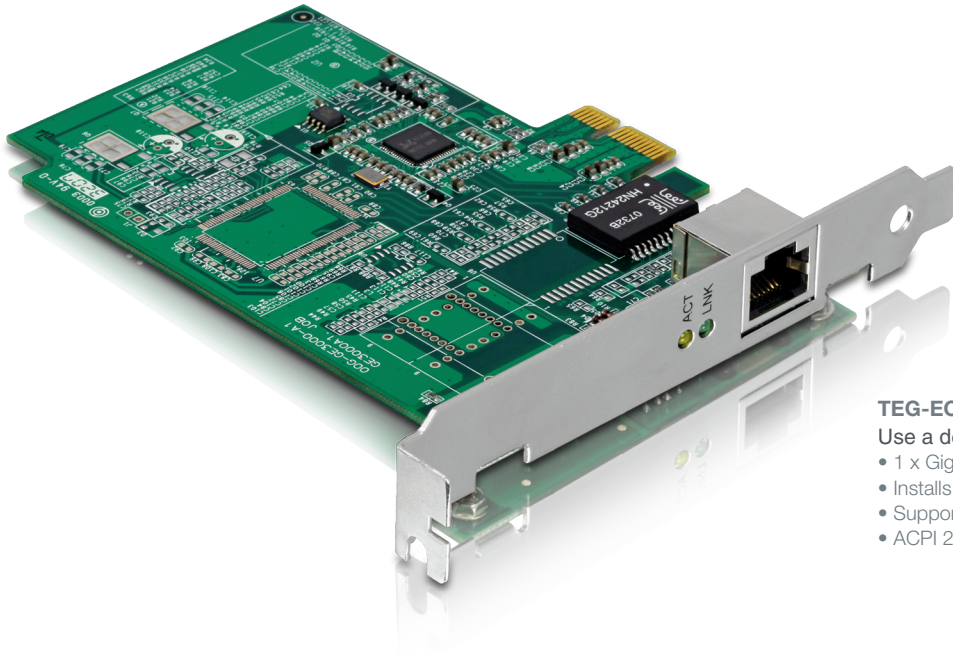

TK-803R

8-Port Rack Mount KVM Switch

- VGA and USB connection to computers
- USB and PS/2 console connections
- Auto-Scan and audible feedback

TK-802R

8-Port PS/2 Rack Mount KVM Switch with OSD

- VGA and PS/2 connection to computers
- On Screen Display (OSD) for easy management
- Cascade up to 16 KVM switches (128 computers)

TK-1603R

16-Port Rack Mount KVM Switch

- VGA and USB connection to computers
- Supports VGA and PS/2 or USB console port connections
- Auto-Scan and audible feedback

TK-EX4

KVM Extension Kit

- Extend KVM controls for up to 100 m (328 ft.)
- Connect to a TRENdnet KVM switch to manage multiple servers
- Features Hot-Key commands

TEG-ECTX

Use a desktop's PCI Express slot to add a Gigabit Ethernet port

- 1 x Gigabit Auto-MDIX port
- Installs on a free PCI Express slot
- Supports SNMP, VLAN Tagging, and Link Aggregation
- ACPI 2.0 energy savings