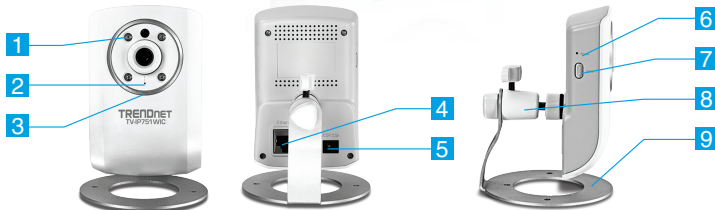

TV-IP851WC
Wireless PTZ Cloud Camera
See more with pan & tilt controls
• Pan 340° and tilt 115° • 1-way audio •

TV-IP851WIC

1. This camera is often mounted to a ceiling upside down and with the video flipped.
2. Flashing LEDs (can be turned off) confirm power and a wireless connection.
3. Press the privacy button (can be disabled) to obscure the camera's viewing field.
4. Pan / tilt housing assembly.
5. Infrared LED bulbs provide night vision for distances of up to 7.5 meters. (TV-IP851WIC only)
6. Built-in microphone on the front of the camera captures audio.
7. Optional Ethernet port for a hard wired installation.
8. Plan for power. This camera needs to be plugged into a power source.
9. The WPS button quickly connects the camera to your router.
10. Detachable wireless antenna connects cloud camera to your wireless network.

TV-IP751WIC

Wireless Day / Night Cloud Camera
Anytime security with night vision

- 7.5 m night vision • 1-way audio • Mounting kit •

TV-IP751WIC

Wireless Cloud Camera
Security and value to fit your needs

- 1-way audio • Mounting kit •

TV-IP751WIC

1. Infrared LED bulbs provide night vision for distances of up to 7.5 meters and turn on and off automatically. (TV-IP751WIC only)
2. Built-in microphone on the front of the camera captures audio.
3. Flashing LEDs (can be turned off) are built into the silver ring. They flash to confirm power and a wireless connection.
4. Optional Ethernet port for a hard wired installation.
5. Plan for power. This camera needs to be plugged into a power source.
6. Reset button, resets camera to factory settings.
7. The WPS button quickly connects the camera to your router.
8. Articulated mounting arm rotates 360 degrees and tilts 90 degrees.
9. Mounting base for wall and ceiling installations.