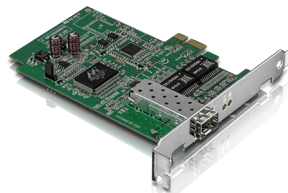

TEG-ECSFP

Use a desktop's PCI Express slot to add a SFP slot

- 1000-Base SFP slot compatible with standard SFP modules
- Supports SNMP v1, PXE, VLAN Tagging, and Layer 2 Priority Tagging
- Compatible with Windows® 8 / 7 and Linux OS