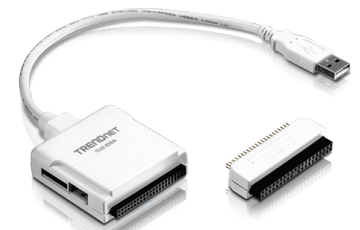

- Built-in laser pointer
- Plug and Play with no software installation required

TU2-IDSA

Connect a SATA or IDE hard drive to your computer

- Plug and Play with no software installation required
- Works with CD-ROM, DVD, and hard drive devices