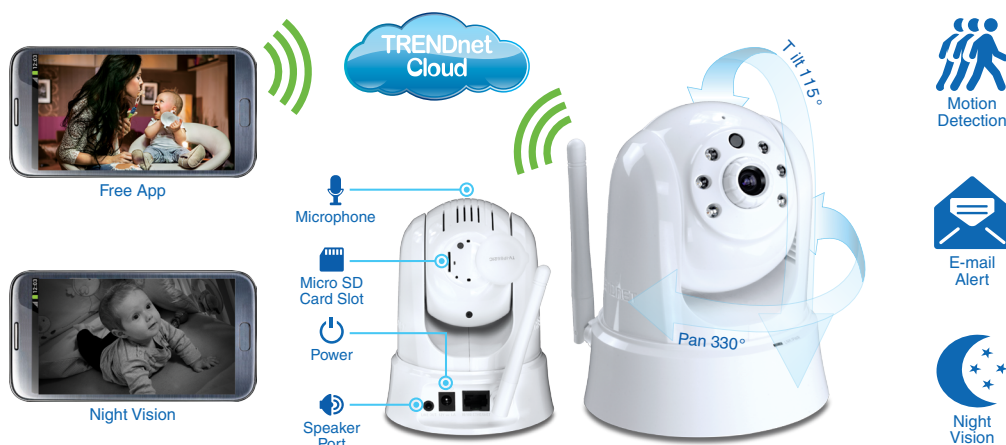

The HD Wireless Day/Night PTZ Cloud Camera, model TV-IP862IC, takes the work out of viewing HD video over the internet. After a brief installation, users simply open a web browser and login from any internet connection. The free TRENDnet CloudView App brings live video to Apple® and Android™ mobile devices. Night vision and pan tilt controls provide surveillance over a large area in complete darkness.

Free Apps

See live video on a mobile device with free Apple® and Android™ apps

Complimentary Software

Pro-grade TRENDnetVIEW Pro software to manage up to 32 TRENDnet cameras

Networking Solution

Specifications