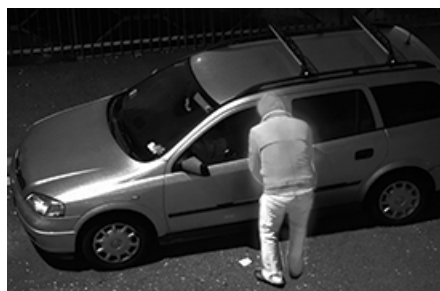

Day/Night HD Surveillance

960p video (1.3 Megapixel) at 30 fps in H.264 compression and 30 meter rated night vision provide 24 hour surveillance.