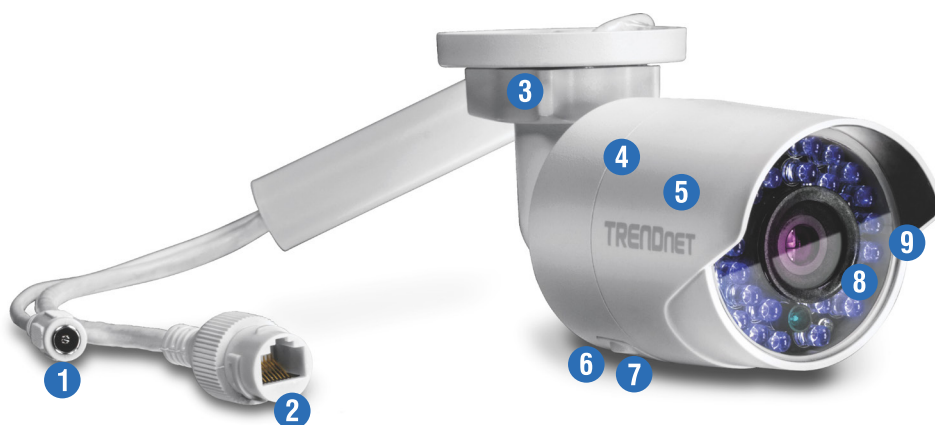

Networking Solution

1. 1 Power port
2. 2 Optional PoE port
3. 3 Adjustable mounting hardware
4. 4 Built-in 2.4 GHz WiFi
5. 5 IP66 housing
6. 6 MicroSD card slot (up to 64 GB)
7. 7 WPS with reset button
8. 8 IR LEDs
9. 9 Sun visor