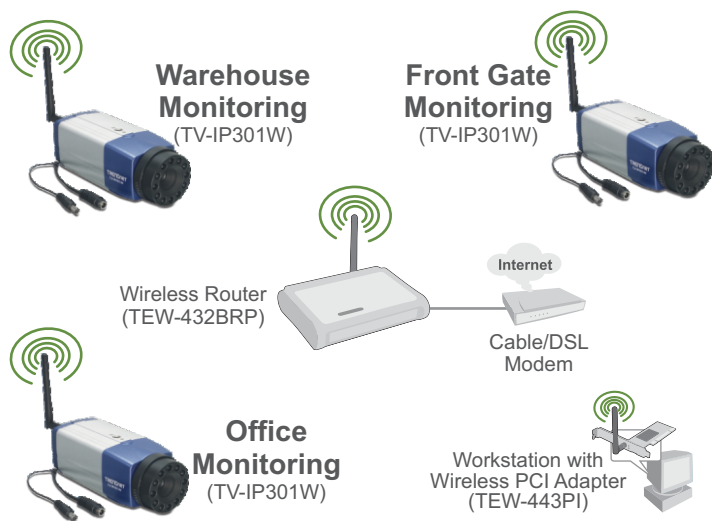

ProView Wireless Advanced Day/Night Internet Camera TV-IP301W

SPECIFICATIONS

Physical/Environmental	
Dimension	• 157 x 62 x 56 mm (6.2 x 2.4 x 2.2 in.)
Weight	• Camera: 430g(15.2oz.); Stand: 116g (4.1oz.)
Power	• 12V DC, 1.5A External Power Adapter
Consumption	• 7 watts
Temperature	• Operating: 5°C ~ 45°C (41°F ~ 113°F) • Storage: -10°C ~ 60°C (14°F ~ 140°F)
LED	• Power: green; Link: green
Humidity	• 15 % ~ 85% Non-Condensing
Safety Emissions	• CE, FCC
Wireless	
Standard	• IEEE 802.11b/g
Data Rate	• 802.11g: 54, 48, 36, 24,12, 9 & 6Mbps • 802.11b: 11, 5.5, 2 & 1Mbps
Frequency	• 2.4 ~ 2.4835 GHz
Antenna	• Detachable 2dBi Diversity Antenna (Reverse SMA Connector)
Security	• 64/128-bit WEP

* The Camera has an "ambient light sensor" on the IR assembly. This Sensor detects the ambient light and turns on the IR LEDs when the ambient light gets below 10 Lux.

NETWORKING SOLUTIONS

PACKAGE CONTENTS

- TV-IP301W
- Utility CD-ROM
- Multi-Language Quick Installation Guide
- RJ-45 Cable
- Power Adapter 12V, 1.5A
- Camera Stand

RELATED PRODUCTS

TV-IP201	Internet Camera Server with Audio
TV-IP201W	Wireless Internet Camera Server with Audio
TV-IP301	ProView Advanced Day/Night Internet Camera
TV-IP400	ProView Advanced Pan/Tilt/Zoom Internet Camera
TV-IP400W	ProView Wireless Advanced Pan/Tilt/Zoom Internet Camera

ORDERING INFORMATION

TRENDnet®

20675 Manhattan Place, Torrance, CA 90501 USA
Tel: 1-310-961-5500
Fax: 1-310-961-5511
Web: www.trendnet.com
Email: sales@trendnet.com

To Order Please Call:

1-888-326-6061