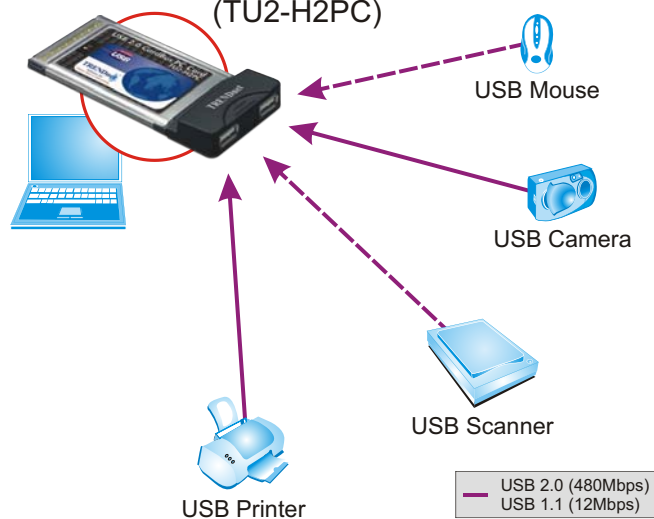

2-Port USB 2.0 Host PC Card

TU2-H2PC

SPECIFICATIONS

Hardware	
Interface	• 32-bit CardBus PCMCIA Type II
USB Controller	• OHCI, EHCI
Standards	• USB 2.0 & USB 1.1
Ports	• 2 x USB 2.0 Ports
OS Compliant	• Windows 98SE/ME/2000/XP • Mac OS 10.x or higher
Data Rate	• High-Speed: 480Mbps • Full-Speed: 12Mbps • Low-Speed: 1.5Mbps
Power consumption	• 500mA (max) per port
Dimensions (L x W x D)	• 114 x 54 x 12mm (4.4 x 2.1 x 0.5 inches)
Weight	• 45g. (1.6oz.)
Operating Temperature	• 0° ~ 40° C (32° ~ 104° F)
Storage Temperature	• -10° ~ 45° C (14° ~ 113° F)
Humidity	• 0 ~ 85% (Non-Condensing)
Certification	• FCC, CE

NETWORKING SOLUTIONS

2-Port USB 2.0 CardBus PC Card (TU2-H2PC)

PACKAGE CONTENTS

- TU2-H2PC
- Multi-Language Quick Installation Guide
- Driver CD-ROM

RELATED PRODUCTS

- Intel Pentium, 233MHz or Faster
- Windows 98SE/ME/2000/XP/2003 or Mac OS 10 or above
- 32MB RAM or More
- CD-ROM Drive for Driver Installation

ORDERING INFORMATION

TRENDnet

3135 Kashiwa Street, Torrance, CA 90505 USA
Tel: 1-888-777-1550
Fax: 310-891-1111
Web: www.trendnet.com
Email: sales@trendnet.com

To Order Please Call:

1-888-326-6061