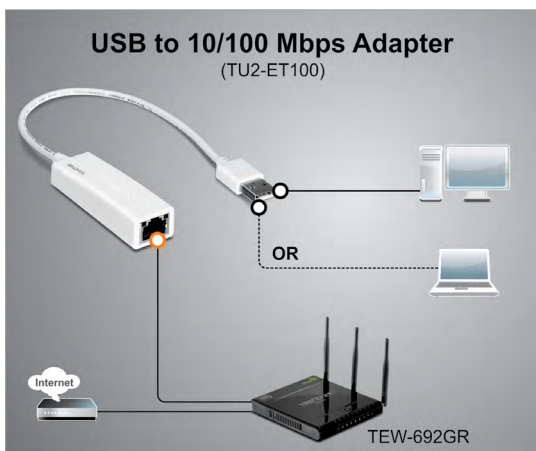

USB to 10/100 Mbps Adapter

TU2-ET100 (v4.0R)

SPECIFICATIONS

HARDWARE

Standards	• USB 2.0, 1.1, 1.0 • IEEE 802.3 10Base-T • IEEE 802.3u 100Base-TX
Data Transfer Rate	• Ethernet: 10/20 Mbps (Half / Full Duplex) • Fast Ethernet: 100/200 Mbps (Half / Full Duplex)
Embedded Buffers	• 20 KB SRAM for RX Packets buffering • 8 KB SRAM for TX Packets buffering
Supported OS	• Windows® 10, 8.1, 8, 7, Vista, XP • Mac OS X 10.5~10.10
LEDs	• Power (green), Link (amber)
Power	• Bus-Powered
Power Consumption	• 178 mA
Power Management	• Suspend Mode • Wake on LAN
Dimension	• Unit: 66 x 22 x 15 mm (2.6 x 0.8 x 0.6 in.) • Cable: 245 mm (9.6 in.)
Weight	• 25 g (0.9 oz)
Temperature	• Operating: 0°C~ 70°C (32°F~ 158°F) • Storage: -10°C~ 80°C (14°F~ 176°F)
Humidity	• Max 90% (non-condensing)
Certifications	• CE, FCC

NETWORKING SOLUTIONS

PACKAGE CONTENTS

TU2-ET100

Multi-Language Quick Installation Guide

CD-ROM (Driver and User's Guide)

RELATED PRODUCTS

TU2-ETG	USB to Gigabit Ethernet Adapter
TU2-EX5	USB Extender Cable
TU2-EX12	12-Meter USB 2.0 Extension Cable

CONTACT INFORMATION

TRENDnet®

20675 Manhattan Place, Torrance, CA 90501 USA

Tel: 1-310-961-5500

Fax: 1-310-961-5511

Web: www.trendnet.com

Email: sales@trendnet.com

1-888-326-6061