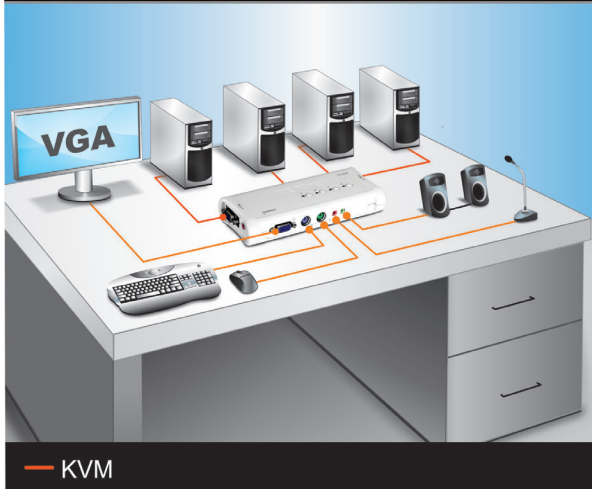

4-Port PS/2 KVM Switch Kit with Audio

TK-408K (v1.3R)

NETWORKING SOLUTIONS

4-Port PS/2 KVM Switch Kit with Audio TK-408K

PACKAGE CONTENTS

TK-408K

Quick Installation Guide

4 sets of PS/2 KVM cable (2 x 1.2 m / 4 ft., 2 x 1.8 m / 6 ft.)

4 sets of audio cable (2 x 1.2 m / 4 ft., 2 x 1.8 m / 6 ft.)

RELATED PRODUCTS

TK-208K 2-Port PS/2 KVM Switch Kit with Audio

TK-407K 4-Port USB KVM Switch Kit

TK-409K 4-Port USB KVM Switch Kit w/ Audio

CONTACT INFORMATION

TRENDnet

20675 Manhattan Place, Torrance, CA 90501 USA

Tel: 1-310-961-5500

Fax: 1-310-961-5511

Web: www.trendnet.com

Email: sales@trendnet.com

1-888-326-6061