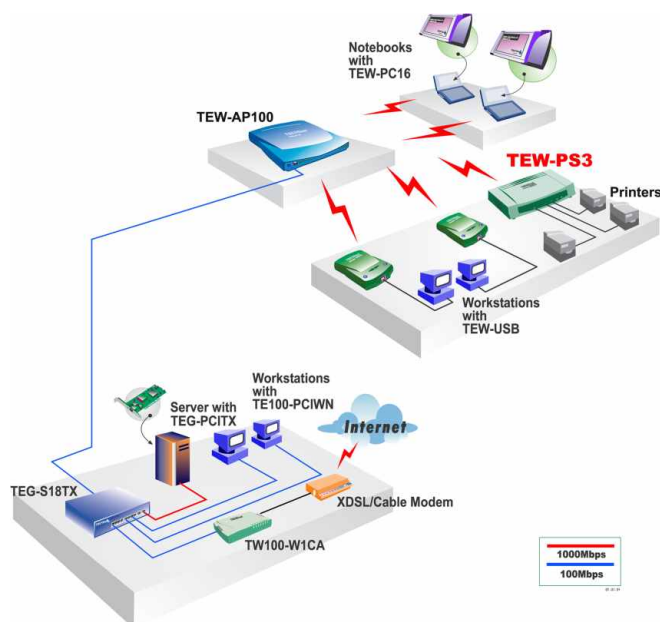

TEW-PS3 Wireless Ethernet Print Server

TRENDware's TEW-PS3 is a contribution to the fast and changing network technology. TRENDnet's TEW-PS3 Wireless Print Server is an ideal network solution designed to transform virtually all stand-alone parallel printer into a shared resource on your network. This Wireless Ethernet Print Server is designed to share three printers for the whole network environment without the hassle of installing cables or wires. Equipped with three IEEE-1284 compliant 25 pin parallel ports and multi-protocol support, you can set this print server anywhere in your wireless network to serve print jobs. TRENDnet's TEW-PS3 along with TRENDnet's Wireless PC Card (TEW-PC16), Wireless USB LAN Adapter (TEW-USB), and Wireless Access Point (TEW-AP100), you have all you need to simply create a wireless network - with coverage up to 300 meters!!

Features

- Equipped with three IEEE-1284 compliant 25 pin parallel ports
- DMA channel support for high speed printing of 3 ports simultaneously
- Fast 11Mbps LAN connectivity based on IEEE 802.11b wireless high-speed standard
- Supports Ad-hoc and Infrastructure Wireless LAN Modes
- Multi-protocol support is ideal for shared printing in mixed-LAN environments
- Bi-directional communication allows collection of information for attached printer's status
- Windows based GUI setup program
- Latest MIB-II (RFC1213) for SNMP standard management
- IP assignment support for DHCP, BOOTP and RARP
- Flash memory for easy software upgrade
- Distance coverage 35 to 100 meters in closed environment; 100 to 300 meters in open environment
- 3-Year Warranty

To Order Please Call:
1-888-326-6061

RELATED PRODUCT

- > **TEW-AP100:**
Wireless Access Point
- > **TEW-PC16:**
11Mbps Wireless LAN PCMCIA Card
- > **TEW-PS3:**
3-port Wireless Ethernet Print Server
- > **TEW-USB:**
11Mbps Wireless USB Adapter