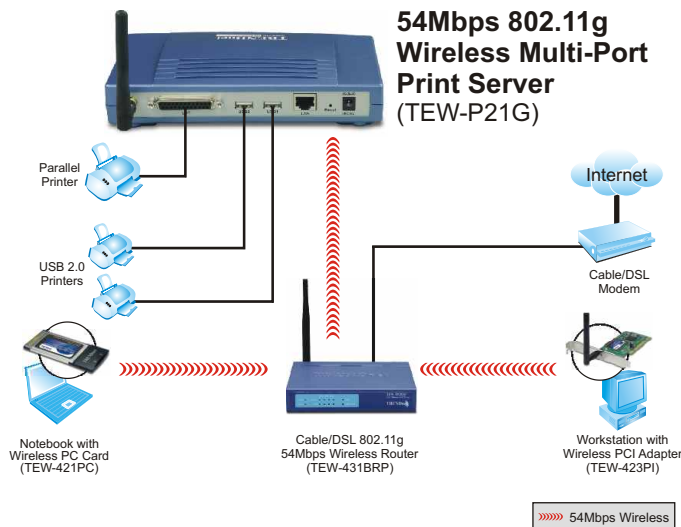

LAN Port:

- 10/100Mbps Auto-Negotiation UTP/STP RJ-45 Port

CPU/ SDRAM / Flash ROM:

- RDC R2880 100MHz / 8MByte / 2MByte

LED:

- Power, Link/Act, WLAN, USB1, USB2, LPT

Transport Protocol:

- TCP/IP, SMB, NetBEUI, AppleTalk

TCP/IP Protocol Supported:

- BOOTP, SNMP, Telnet, TFTP, FTP, LPD, RARP, DHCP, IPP

Management:

- PS Utility or Web-Browser Configuration

Power:

- 5V DC 2.4A External Power Adapter

OS Support:

- Windows 95/98(SE)/ME/NT/2000/XP/2003
- Netware 5.x NDPS LPR Remote Printing (TCP/IP)
- HP-UX Unix, Sun OS, Solaris, SCO Unix, AIX
- Unixware, Linux & Mac OS (AppleTalk)

Dimensions:

- 195 x 120 x 30mm (7.7 x 4.7 x 1.25 inches)
  Not including antenna.

Weight:

- 300 g (0.75lb)

Temperature:

- Operating: 0~50C (32~122F)
- Storage: -25~55C (-13~131F)

Humidity:

- 10%~90% (non-condensing)

Certification:

- CE, FCC

Wireless

Frequency:

- 2.4 ~ 2.4835 GHz (Industrial Scientific Medical Band)

Module Technique:

- 802.11b: CCK (11 and 5Mbps), DQPSK (2Mbps), DBPSK (1Mbps)
- 802.11g: OFDM

Operating Mode / Encryption:

- Ad-Hoc or Infrastructure / 64/128-Bit WEP

Antenna:

- 2dBi Detached Diversity Antenna (Reversed SMA Connector)

Data Rate:

- IEEE 802.11g: 54Mbps, 48Mbps, 36Mbps, 24Mbps, 18Mbps, 12Mbps, 9Mbps and 6Mbps
- IEEE 802.11b: 11Mbps, 5.5Mbps, 2Mbps and 1Mbps (Auto Fallback)

Channel:

- 1~11 Channels (US Version), 1~13 Channels (EU Version)

NETWORKING SOLUTIONS

To Order Please Call:
1-888-326-6061

RELATED PRODUCT

- ➡ **TEW-P1UG:** Serveur d'impression USB 2.0 sans fil 54Mbps 802.11g
- ➡ **TEW-P1PG:** Serveur d'impression parallèle sans fil 802.11g 54 Mbps
- ➡ **TE100-P1U:** Mini serveur d'impression 10/100Mbps avec 1 port imprimante USB
- ➡ **TE100-P21:** Serveur d'impression multi-Port 10/100Mbps 2 ports USB 2.0 & 1 port d'impression parallèle

ORDERING INFORMATION

TRENDware International, Inc.

3135 Kashiwa Street
Torrance, CA. 90505. USA

Tel: 310-891-1100

Fax: 310-891-1111

Web: www.TRENDNET.com

Email: sales@trendware.com