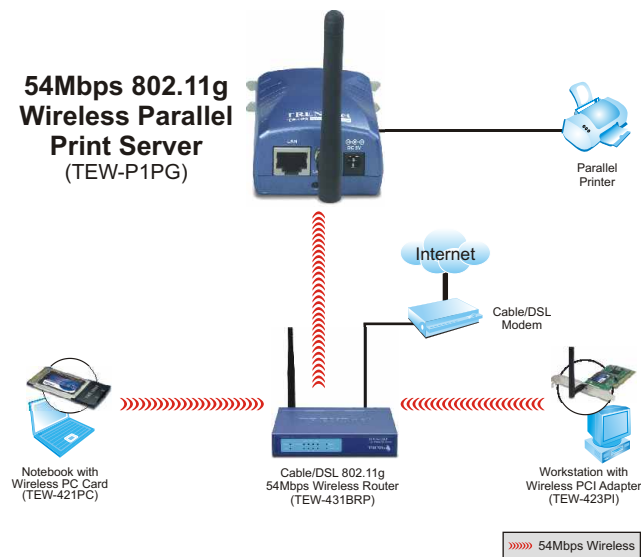

CPU/ SDRAM / Flash ROM:

- RDC R2880 100MHz / 8MByte / 2MByte

LED:

- Power, LPT, Link/Act

Transport Protocol:

- TCP/IP, SMB, NetBEUI, AppleTalk

TCP/IP Protocol Supported:

- BOOTP, SNMP, Telnet, TFTP, FTP, LPD, RARP, DHCP, IPP

OS Support:

- Windows 95/98(SE)/ME/NT/2000/XP/2003
- Netware 5.x NDPS LPR Remote Printing (TCP/IP)
- HP-UX Unix, Sun OS, Solaris, SCO Unix, AIX
- Unixware, Linux & Mac OS (AppleTalk)

Management:

- PS Utility or Web-Browser Configuration

Power:

- 5V DC 2.4A External Power Adapter

Dimensions:

- 90 x 52 x 30mm (3.5 x 2 x 1.25 inches)
- Not including antenna.ne

Weight:

- 70 g (2.5 oz.)

Temperature:

- Operating: 0~50C (32~122F)
- Storage: -25~55C (-13~131F)

Humidity:

- Entre 10 et 90%, pas de condensation

Certification:

- FCC, CE

Wireless

Frequency:

- 2.4 ~ 2.4835 GHz (Industrial Scientific Medical Band)

Module Technique:

- 802.11b: CCK (11 and 5Mbps), DQPSK (2Mbps), DBPSK (1Mbps)
- 802.11g: OFDM

Operating Mode/ Encryption:

- Ad-Hoc or Infrastructure / 64/128-Bit WEP

Antenna:

- 2dBi Detached Diversity Antenna (Reversed SMA Connector) (Length: 87mm/3.5inches)

Data Rate:

- IEEE 802.11g: 54Mbps, 48Mbps, 36Mbps, 24Mbps, 18Mbps, 12Mbps, 9Mbps and 6Mbps
- IEEE 802.11b: 11Mbps, 5.5Mbps, 2Mbps and 1Mbps (Auto Fallback)

Channel :

- 1~11 Channels (US Version) ,
- 1~13 Channels (EU Version)

NETWORKING SOLUTIONS

54Mbps 802.11g Wireless Parallel Print Server (TEW-P1PG)

To Order Please Call:
1-888-326-6061

RELATED PRODUCT

- ➡ **TEW-P1UG:** 54Mbps 802.11g Wireless USB 2.0 Print Server
- ➡ **TEW-P21G:** 54Mbps 802.11g Multi-Port Print Server 2 USB 2.0 & 1 Parallel Printer Port
- ➡ **TE100-P1U:** 10/100Mbps Mini Print Server with 1 USB Printer Port
- ➡ **TE100-P21:** 10/ 100Mbps Multi-Port Print Server 2 USB 2.0 & 1 Parallel Printer Port

ORDERING INFORMATION

TRENDware International, Inc.

3135 Kashiwa Street
Torrance, CA. 90505. USA

Tel: 310-891-1100

Fax: 310-891-1111

Web: www.TRENDNET.com

Email: sales@trendware.com