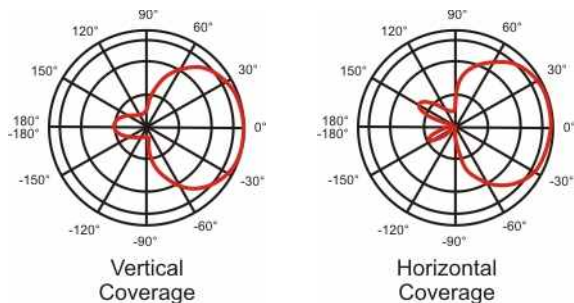

RELATED PRODUCT

- **TEW-IA040:**
  4 dBi Directional Indoor Antenna
- **TEW-OA080K:**
  8dBi Outdoor Omni-Directional Antenna Kit
- **TEW-OA14DK:**
  14dBi Outdoor Directional Antenna with 6ft. (2M) Reverse SMA Cable (with bracket mounting kit)

ORDERING INFORMATION

TRENDware International, Inc.
3135 Kashiwa Street
Torrance, CA. 90505. USA
Tel: 310-891-1100
Fax: 310-891-1111
Web: www.TRENDNET.com
Email: sales@trendware.com

To Order Please Call:
1-888-326-6061