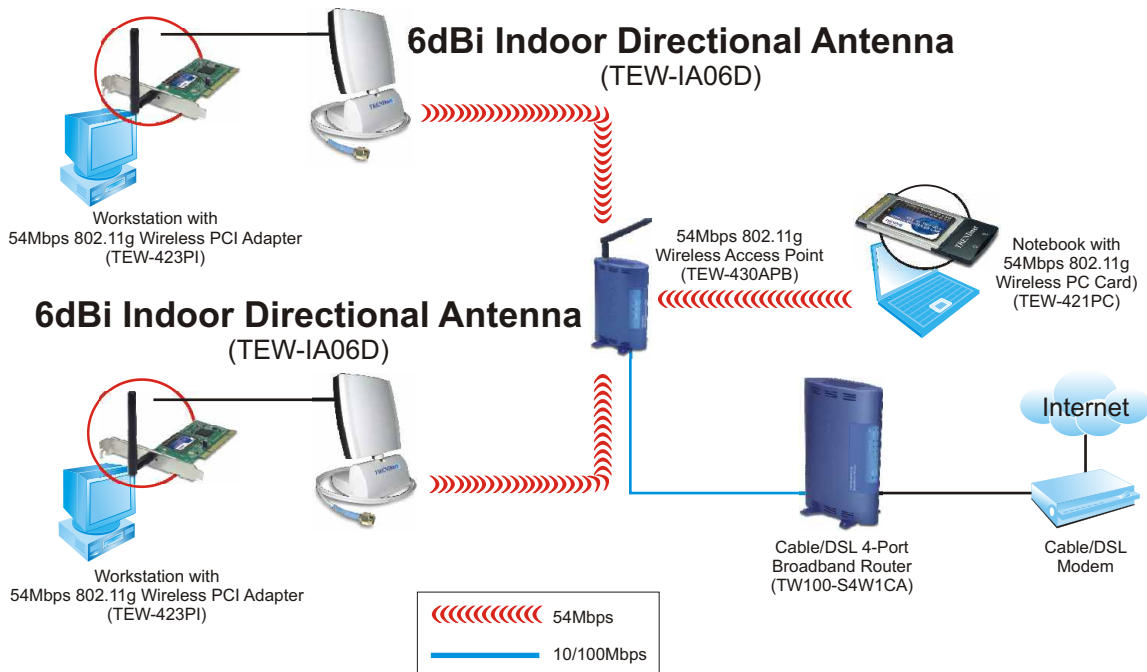

TEW-IA06D

6 dBi Directional Indoor Antenna

Networking Solution

PATTERN