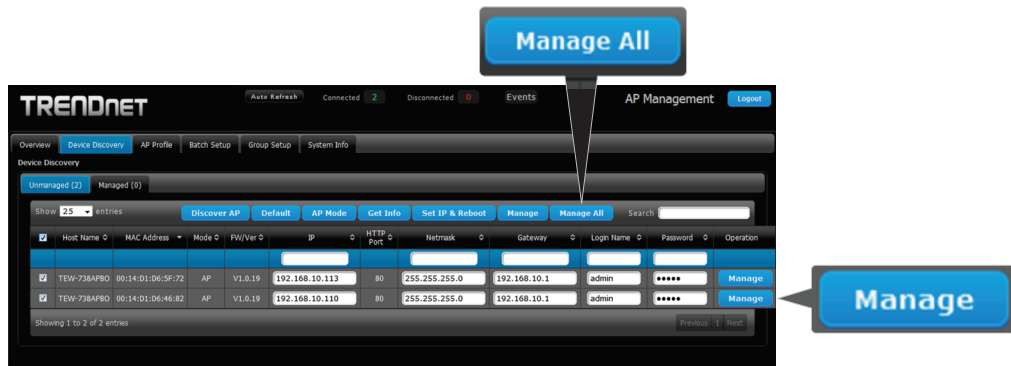

2. Setup

1. Click on the “**Device Discovery**” tab at the top.
2. Select the device(s) you want to add and enter the default username and password.

Username: admin

Password: admin

3. Press “**Manage**” to Manage selected access points or click “**Manage**” to the right of each access point.

Note: To manage ALL access points, click “**Manage All**.”

4. Click on the “**Batch Setup**” tab at the top of the page. From here, you can manage your access points and customize any necessary settings.