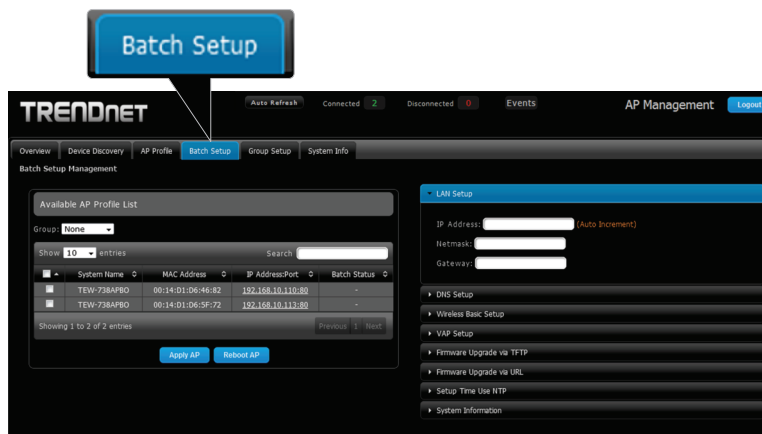

2. Setup

1. Click on the “**Device Discovery**” tab at the top.
2. Select the device(s) you want to add and enter the default username and password.

Username: admin

Password: admin

3. Press “**Manage**” to Manage selected access points or click “**Manage**” to the right of each access point.

Note: To manage ALL access points, click “**Manage All**.”

4. Click on the “**Batch Setup**” tab at the top of the page. From here, you can manage your access points and customize any necessary settings.