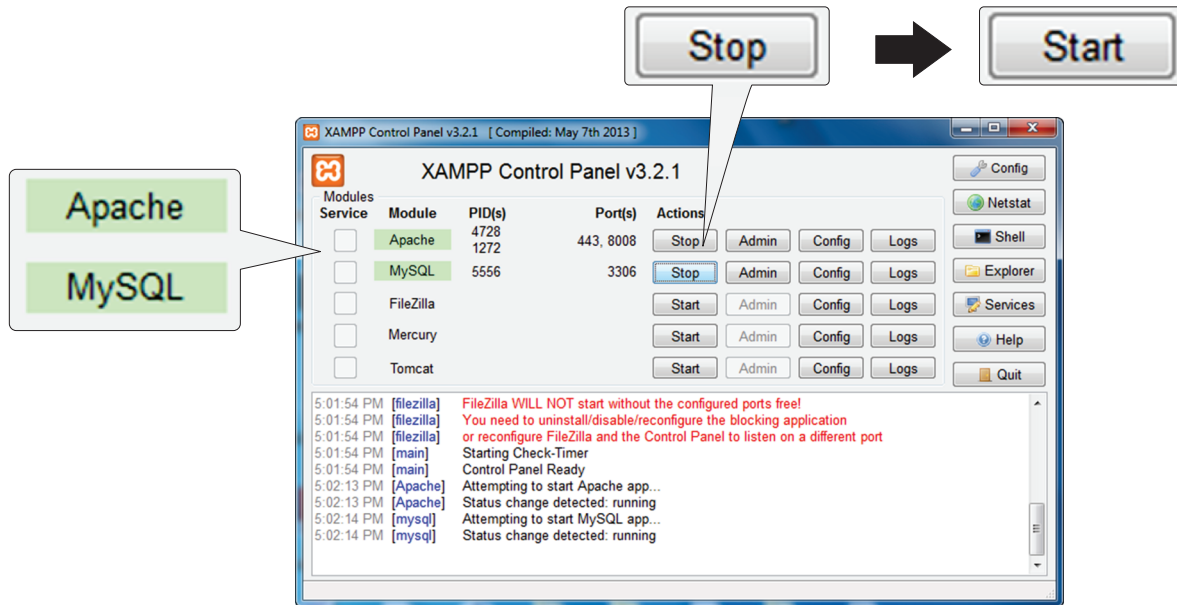

Quick Installation Guide

Table of Content

English

1. Installation
2. Setup

Minimum System Requirement

- Web browser (Mozilla Firefox, Google Chrome or Internet Explorer 9 and above).
- 2GB RAM
- 1G HDD (XAMPP)

1. Installation

1. Double click on the **AP Management main project Install file**. Ap_mgmt_setup.prj.exe
2. Launch the **Xampp Control Panel**.
3. Start the **Apache/MySQL** servers by clicking on the **Start** button to the right.