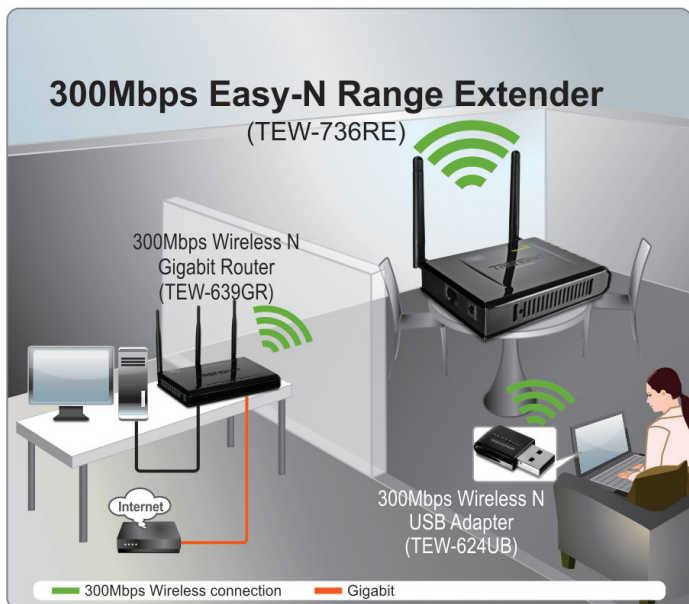

N300 Easy-N-Range Extender

TEW-736RE (V1.0R)

NETWORKING SOLUTIONS

PACKAGE CONTENTS

- TEW-736RE
- Multi-Language Quick Installation Guide
- CD-ROM (User's Guide)
- Network cable (1.5 m / 5 ft.)
- Power adapter (12V DC, 0.5A)

RELATED PRODUCTS

TEW-AI770B	Duo 7dBi Indoor Omni-Directional Antenna
TEW-639GR	300Mbps Wireless N Gigabit Router
TEW-731BR	300Mbps Wireless N Home Router

CONTACT INFORMATION

20675 Manhattan Place, Torrance, CA 90501 USA
Tel: 1-310-961-5500
Fax: 1-310-961-5511
Web: www.trendnet.com
Email: sales@trendnet.com
1-888-326-6061