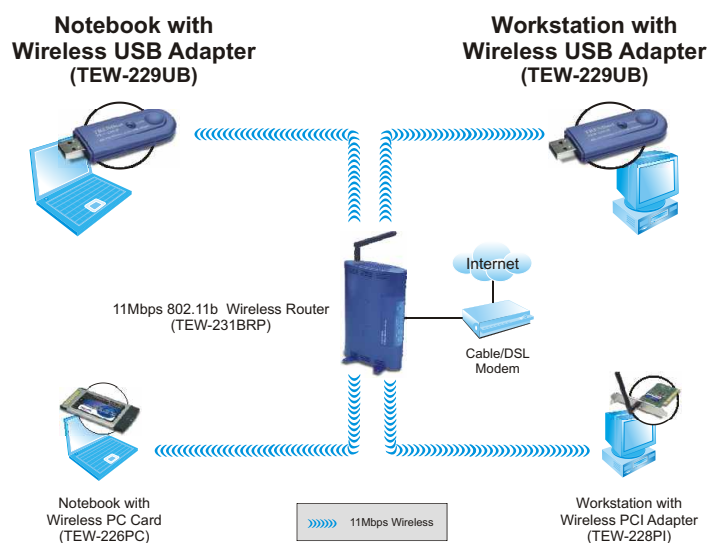

TEW-229UB (USB 2.0) 11Mbps 802.11b Wireless USB 2.0 Adapter

SPECIFICATIONS

Host Interface:

- USB Specification 1.0 and 1.1;
  Type-A connector

Standards:

- IEEE 802.11b

Data Rate:

- 802.11b: 11Mbps, 5.5Mbps, 2Mbps, and
  1Mbps (Auto-Fallback)

Module Technique:

- 802.11b: CCK (11 and 5.5Mbps),
  DQPSK (2Mbps), DBPSK (1Mbps)

Antenna:

- Integrated Micro-strip 2dBi Antenna

Media Access Protocol:

- CSMA/CA with ACK

LED Indicator:

- Link status

Frequency:

- 2.412 to 2.484GHz (Industrial
  Scientific Medical Band)

Output Power:

- Minimum 13dBm (typical)

Receiving Sensitivity:

- -11Mbps 10 – 5 BER @ -85 dBm
  (typical)
- 1Mbps 10 - 5 BER @ -96 dBm
  (typical)

Power Consumption:

- Receiving Mode: 230mA (typical)
- Transmitting Mode: 380mA (typical)

USB Cable:

- USB Type-A, male-to-female,
  10cm (3.9 inches)

Channels:

- 1~14 Channels (Universal Support)

Dimensions:

- 76 x 25 x 11 mm
  (2.99 x 0.98 x 0.43 inch)

Weight:

- 14.2g (0.5 Oz.)

Temperature:

- Operating: 0° ~ 55° C (32° ~ 131° F)
- Storage: -25° ~ 70° C (-13° ~ 158° F)

Humidity:

- 10% ~ 95% (Non-condensing)

Drive Support:

Windows 98SE/ME/2000/XP

Certifications:

- FCC, ETS

NETWORKING SOLUTIONS

To Order Please Call:
1-888-326-6061

RELATED PRODUCT

- ---> **TEW-229UB:**
  11Mbps Wireless USB Network Adapter
- ---> **TEW-222CF:**
  11Mbps Wireless CompactFlash Network Adapter
- ---> **TEW-310APB:**
  22/11Mbps Wireless Access Point with Bridge mode.
- ---> **TEW-311BRP:**
  22/11Mbps Wireless Broadband Router + Access Point

ORDERING INFORMATION

TRENDware International, Inc.
3135 Kashiwa Street
Torrance, CA. 90505. USA
Tel: 310-891-1100
Fax: 310-891-1111
Web: www.TRENDNET.com
Email: sales@trendware.com

TRENDnet
TRENDware, USA