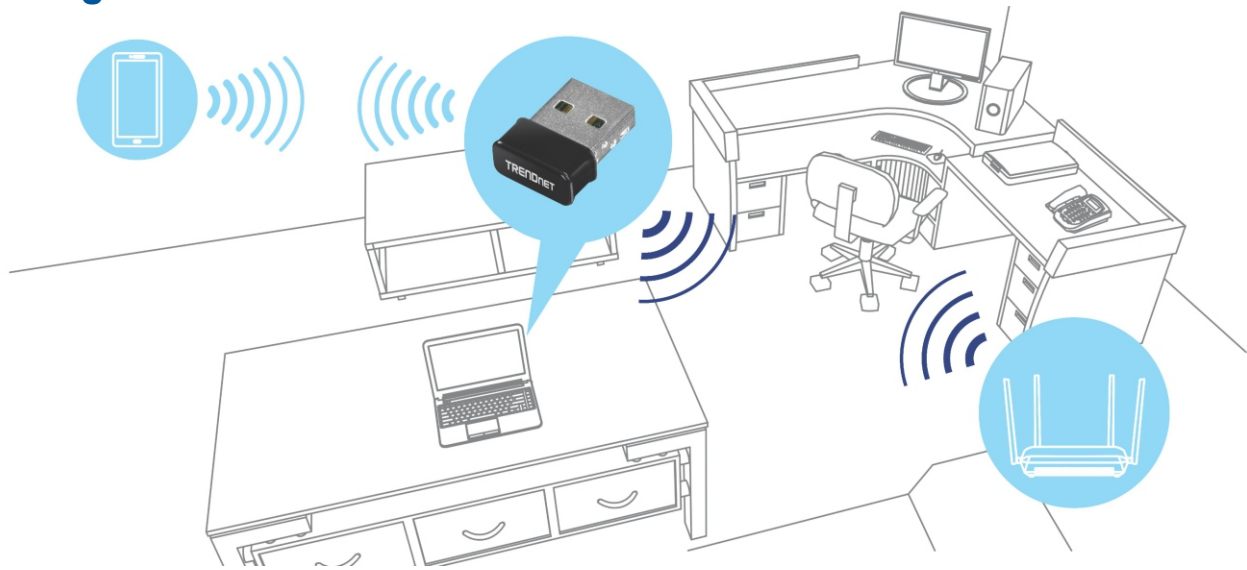

Networking Solution

Easy Setup

Quick and easy installation with intuitive guided setup

Wireless Encryption

Supports up to WPA2 WiFi encryption

Stereo Audio

Experience stereo audio with Advanced Audio Distribution Profile (A2DP) support

Ultra-Compact Design

Ultra-compact design that extends less than three eighths of an inch (9mm) from the edge of a computer.

Energy Efficient

Bluetooth Low Energy (BLE) protocol support

Bluetooth Device Compatibility

Backward compatible with legacy Bluetooth® devices.

N150 WiFi

Connect your computer to 150Mbps WiFi N network to browse, download, play, and stream.